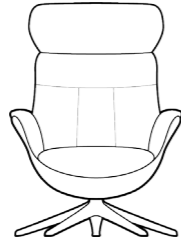

Additional price for battery solution  
MARINA 3110

Additional price for battery solution  
COMFY 3320

Additional price for battery solution  
BREEZE 3420

Height: 2,5 cm.

CHAIRS WITH RECYCLED COMPOSIT SHELLS AND GAS SPRING BACKS

SOFT CHAIR 2530

Upholstered shell M3: 0,68 Composite shell

ELEGANT CHAIR 2500

Upholstered shell M3: 0,68 Composite shell

SOFT Foot rest 2530  
ELEGANT Foot rest 2500

Upholstered shell M3: 0,11 Composite shell