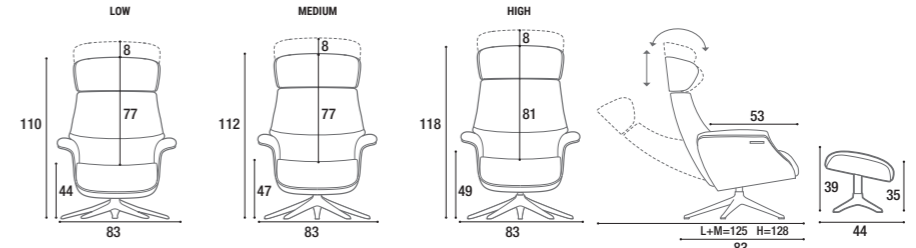

2. Shell

Wooden Shells	Chair and Chaiselong	Footrest
Wood Upholstered	3100	3150
Wood Black	3200	3250
Wood White Oak	3400	3450
Wood Oiled Oak	3500	3550
Wood Walnut	3600	3650
Composit Shell	Chair	Footrest
Upholstered	1100	1150
Cosmic Black	1900	1950

3. Surface

Choose a fabric/leather from the wagon in the store or from the FLEXLUX creator at www.flexlux.com.
You need the 4 digit number for the order.
(For example Savoy leather "Platin Black" is 0960.)

4.1. Legs for chairs + footrest

Navis/Marina 4 star legs	Aluminium Polished	110
	Black *	111
Breeze/Comfy 5 star legs	Aluminium Polished	131
	Black *	132
Aluminium Polished 5 star legs	Alu legs	101
Aluminium Black 5 star legs *		103
Wood Decor leg Walnut 5 star legs *	Wood Decor legs	141
Wood Decor leg Oiled Oak 5 star legs *		142
Wood Decor leg White Oak 5 star legs *		143

*Adjustment handle always in black

4.2. Legs for Clement and Volden Chaiselong

Metal Chrome	Alu legs	101
Metal Black		103

ACCESSORIES

Leg extenders +2,5 cm	Chair	Footrest
Aluminium Polihed	932000862	932000865
Aluminium Black	932000864	932000867
*Not available for Chaiselong and 4 star legs with item number 110 and 111		

Tables	Aluminium Polished	Aluminium Black
Wood Oiled Oak	1000060101	1000060103
Wood White Oak	1000061101	1000061103
Wood Walnut	1000062101	1000062103
Wood Black	1000063101	1000063103

DIMENSIONS

All measurements are in centimeters, and may vary +1.5 cm

Volden Chair
Clement Chair