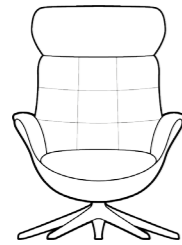

Additional price for battery solution  
MARINA 3110

Additional price for battery solution  
COMFY 3320

Additional price for battery solution  
BREEZE 3420

Height: 2,5 cm.

CHAIRS WITH RECYCLED COMPOSIT SHELLS AND GAS SPRING BACKS

SOFT CHAIR 2530

Upholstered shell M3: 0,68 Composite shell

ELEGANT CHAIR 2500

Upholstered shell M3: 0,68 Composite shell

SOFT Foot rest 2530  
ELEGANT Foot rest 2500

Upholstered shell M3: 0,11 Composite shell

- Price group
- 1
  - 2
  - 3
  - 4
  - Alpaca
  - Eton
  - Bastia
  - Savoy
  - Safari
  - Nature
  - Century

CHESTER CHAIR 2510

Upholstered shell M3: 0,68 Composite shell

CHESTER Foot rest 2510

Upholstered shell M3: 0,11 Composite shell