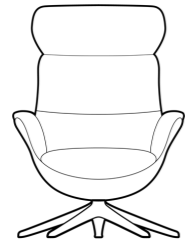

Additional price for battery solution  
MARINA 3110

Additional price for battery solution  
COMFY 3320

Additional price for battery solution  
BREEZE 3420

Height: 2,5 cm.

CHAIRS WITH RECYCLED COMPOSIT SHELLS AND GAS SPRING BACKS

SOFT CHAIR 2530

Upholstered shell M3: 0,68 Composite shell

ELEGANT CHAIR 2500

Upholstered shell M3: 0,68 Composite shell

SOFT Foot rest 2530  
ELEGANT Foot rest 2500

Upholstered shell M3: 0,11 Composite shell