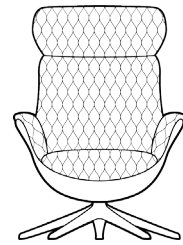

ELEGANT CHAIR 2500

Price group	Upholstered shell	M3: 0,68	Composite shell
1			
2			
3			
4			
Alpaca			
Eton			
Bastia			
Savoy			
Safari			
Nature			
Century			

SOFT Foot rest 2530
ELEGANT Foot rest 2500

Price group	Upholstered shell	M3: 0,11	Composite shell
1			
2			
3			
4			
Alpaca			
Eton			
Bastia			
Savoy			
Safari			
Nature			
Century			

CHESTER CHAIR 2510

Price group	Upholstered shell	M3: 0,68	Composite shell
1			
2			
3			
4			
Alpaca			
Eton			
Bastia			
Savoy			
Safari			
Nature			
Century			

CHESTER Foot rest 2510

Price group	Upholstered shell	M3: 0,11	Composite shell
1			
2			
3			
4			
Alpaca			
Eton			
Bastia			
Savoy			
Safari			
Nature			
Century			

QUILT CHAIR 2520

Price group	Upholstered shell	M3: 0,68	Composite shell
1			
2			
3			
4			
Alpaca			
Eton			
Bastia			
Savoy			
Safari			
Nature			
Century			