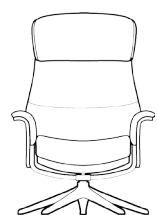

Additional price for battery solution
MARINA 3110

Additional price for battery solution
COMFY 3320

Additional price for battery solution
BREEZE 3420

Height: 2,5 cm.

CHAIRS WITH GRAVITY GLIDE MECHANISMS

AARHUS chair LOW 2210
AARHUS chair MEDIUM 2200