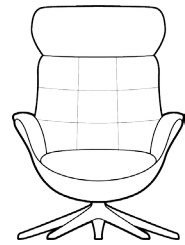

- Price group
- 1
 - 2
 - 3
 - 4
 - Alpaca
 - Eton
 - Bastia
 - Savoy
 - Safari
 - Nature
 - Century

CHAIRS WITH RECYCLED COMPOSIT SHELLS AND GAS SPRING BACKS

SOFT CHAIR 2530

Price group	Upholstered shell	M3: 0,68	Composite shell
1			
2			
3			
4			
Alpaca			
Eton			
Bastia			
Savoy			
Safari			
Nature			
Century			

ELEGANT CHAIR 2500

Price group	Upholstered shell	M3: 0,68	Composite shell
1			
2			
3			
4			
Alpaca			
Eton			
Bastia			
Savoy			
Safari			
Nature			
Century			

SOFT Foot rest 2530
ELEGANT Foot rest 2500

Price group	Upholstered shell	M3: 0,11	Composite shell
1			
2			
3			
4			
Alpaca			
Eton			
Bastia			
Savoy			
Safari			
Nature			
Century			

CHESTER CHAIR 2510

Price group	Upholstered shell	M3: 0,68	Composite shell
1			
2			
3			
4			
Alpaca			
Eton			
Bastia			
Savoy			
Safari			
Nature			
Century			