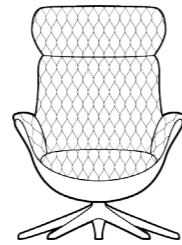

SOFT CHAIR 2530

Upholstered shell M3: 0,68 Composite shell

ELEGANT CHAIR 2500

Upholstered shell M3: 0,68 Composite shell

SOFT Foot rest 2530
ELEGANT Foot rest 2500

Upholstered shell M3: 0,11 Composite shell

Price group
1
2
3
4
Alpaca
Eton
Bastia
Savoy
Safari
Nature
Century

CHESTER CHAIR 2510

Upholstered shell M3: 0,68 Composite shell

CHESTER Foot rest 2510

Upholstered shell M3: 0,11 Composite shell

QUILT CHAIR 2520

Upholstered shell M3: 0,68 Composite shell

QUILT Foot rest 2520

Upholstered shell M3: 0,11 Composite shell

MORE CHAIR 2100

Upholstered shell M3: 0,72 Composite shell

MORE Foot rest 2100

Upholstered shell M3: 0,11 Composite shell

Price group
1
2
3
4
Alpaca
Eton
Bastia
Savoy
Safari
Nature
Century

CHAIRS & FOOTREST

To design and order a FLEXLUX chair or footrest, you need an item number.
An Item number is composed using the tables below and in the following order:
Model + Shell + Cover + Legs.