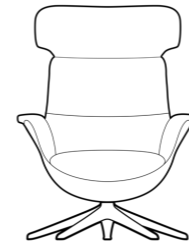

MORE CHAIR 2100

Upholstered shell M3: 0,72 Composite shell

MORE Foot rest 2100

Upholstered shell M3: 0,11 Composite shell

Price group
1
2
3
4
Alpaca
Eton
Bastia
Savoy
Safari
Nature
Century