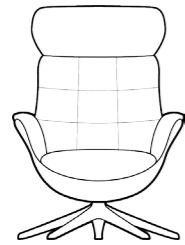

Price group	Upholstered arms		M3: 0,68		Veneered arms	
	1					
2						
3						
4						
Alpaca						
Eton						
Bastia						
Savoy						
Safari						
Nature						
Century						

CHAIRS WITH RECYCLED COMPOSIT SHELLS AND GAS SPRING BACKS

SOFT CHAIR 2530

Upholstered shell M3: 0,68 Composite shell

ELEGANT CHAIR 2500

Upholstered shell M3: 0,68 Composite shell

SOFT Foot rest 2530
ELEGANT Foot rest 2500

Upholstered shell M3: 0,11 Composite shell

Price group
1
2
3
4
Alpaca
Eton
Bastia
Savoy
Safari
Nature
Century

CHESTER CHAIR 2510

Upholstered shell M3: 0,68 Composite shell

CHESTER Foot rest 2510

Upholstered shell M3: 0,11 Composite shell

QUILT CHAIR 2520