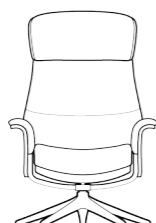

Additional price for battery solution
MARINA 3110

Additional price for battery solution
COMFY 3320

Additional price for battery solution
BREEZE 3420

Height: 2,5 cm.

CHAIRS WITH GRAVITY GLIDE MECHANISMS

AARHUS chair LOW 2210
AARHUS chair MEDIUM 2200

AARHUS Chair HIGH 2220

AARHUS Foot rest 2200

SKAGEN chair LOW 2310
SKAGEN chair MEDIUM 2300

SKAGEN chair HIGH 2320

SKAGEN Foot rest 2300

Price group	Upholstered arms		M3: 0,68		Veneered arms	
	1					
2						
3						
4						
Alpaca						
Eton						
Bastia						
Savoy						
Safari						
Nature						
Century						