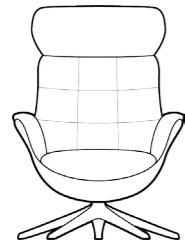

CHESTER CHAIR 2510

Price group	Upholstered shell	M3: 0,68	Composite shell
1			
2			
3			
4			
Alpaca			
Eton			
Bastia			
Savoy			
Safari			
Nature			
Century			

CHESTER Foot rest 2510

Price group	Upholstered shell	M3: 0,11	Composite shell
1			
2			
3			
4			
Alpaca			
Eton			
Bastia			
Savoy			
Safari			
Nature			
Century