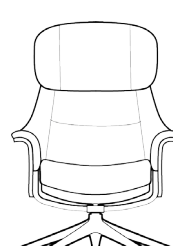

TREND CHAIR 2650

TREND Foot rest 2650

URBAN CHAIR 2640

URBAN Foot rest 2640

VIBORG chair LOW 2410  
VIBORG chair MEDIUM 2400

VIBORG chair HIGH 2420

VIBORG Foot rest 2400

Price group	Upholstered arms M3: 0,68		Veneered arms		Upholstered shell M3: 0,11		Veneered shell	
	1							
2								
3								
4								
Alpaca								
Eton								
Bastia								
Savoy								
Safari								
Nature								
Century								