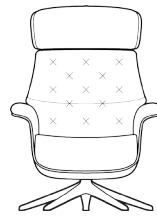

### CREATOR

Try our FLEXLUX creator and design your own chair at [flexlux.com](http://flexlux.com)

CHAIRS WITH GAS SPRING BACKS AND SEPERATE FOOT RESTS OR CHAISELONG

VOLDEN chair LOW  
VOLDEN chair MEDIUM

2910  
2900

VOLDEN chair HIGH

2920

VOLDEN Foot rest

2900

VOLDEN Chaiselong

2930

CLEMENT chair LOW  
CLEMENT chair MEDIUM