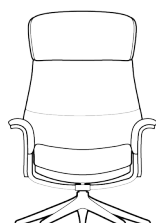

Additional price for battery solution  
MARINA 3110

Additional price for battery solution  
COMFY 3320

Additional price for battery solution  
BREEZE 3420

Height: 2,5 cm.

CHAIRS WITH GRAVITY GLIDE MECHANISMS

AARHUS chair LOW 2210  
AARHUS chair MEDIUM 2200

AARHUS Chair HIGH 2220

AARHUS Foot rest 2200

SKAGEN chair LOW 2310  
SKAGEN chair MEDIUM 2300

SKAGEN chair HIGH 2320

SKAGEN Foot rest 2300

Price group	Upholstered arms M3: 0,68		Veneered arms		Upholstered shell M3: 0,11		Veneered shell	
	1							
2								
3								
4								
Alpaca								
Eton								
Bastia								
Savoy								
Safari								
Nature								
Century								