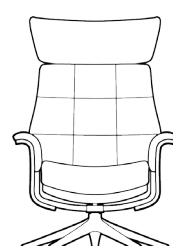

URBAN CHAIR 2640

URBAN Foot rest 2640