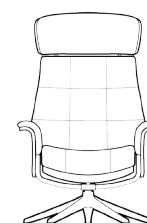

Additional price for battery solution  
MARINA 3110

Additional price for battery solution  
COMFY 3320

Additional price for battery solution  
BREEZE 3420

Height: 2,5 cm.

CHAIRS WITH GRAVITY GLIDE MECHANISMS

AARHUS chair LOW 2210  
AARHUS chair MEDIUM 2200

AARHUS Chair HIGH 2220

AARHUS Foot rest 2200

SKAGEN chair LOW 2310  
SKAGEN chair MEDIUM 2300

SKAGEN chair HIGH 2320

SKAGEN Foot rest 2300

Price group	Upholstered arms M3: 0,68		Veneered arms		Upholstered shell M3: 0,11		Veneered shell	
	1							
2								
3								
4								
Alpaca								
Eton								
Bastia								
Savoy								
Safari								
Nature								
Century								