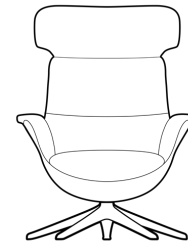

Price group	Upholstered shell	M3: 0,11	Composite shell
1			
2			
3			
4			
Alpaca			
Eton			
Bastia			
Savoy			
Safari			
Nature			
Century			

CHESTER CHAIR 2510

Price group	Upholstered shell	M3: 0,68	Composite shell
1			
2			
3			
4			
Alpaca			
Eton			
Bastia			
Savoy			
Safari			
Nature			
Century			

CHESTER Foot rest 2510

Price group	Upholstered shell	M3: 0,11	Composite shell
1			
2			
3			
4			
Alpaca			
Eton			
Bastia			
Savoy			
Safari			
Nature			
Century			

QUILT CHAIR 2520

Price group	Upholstered shell	M3: 0,68	Composite shell
1			
2			
3			
4			
Alpaca			
Eton			
Bastia			
Savoy			
Safari			
Nature			
Century			

QUILT Foot rest 2520

Price group	Upholstered shell	M3: 0,11	Composite shell
1			
2			
3			
4			
Alpaca			
Eton			
Bastia			
Savoy			
Safari			
Nature			
Century			

MORE CHAIR 2100

Price group	Upholstered shell	M3: 0,72	Composite shell
1			
2			
3			
4			
Alpaca			
Eton			
Bastia			
Savoy			
Safari			
Nature			
Century			