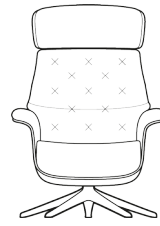

### CREATOR

Try our FLEXLUX creator and design your own chair at [flexlux.com](http://flexlux.com)

CHAIRS WITH GAS SPRING BACKS AND SEPERATE FOOT RESTS OR CHAISELONG

VOLDEN chair LOW  
VOLDEN chair MEDIUM

2910  
2900

VOLDEN chair HIGH

2920

VOLDEN Foot rest

2900

VOLDEN Chaiselong

2930

CLEMENT chair LOW  
CLEMENT chair MEDIUM