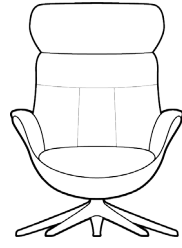

ELEGANT CHAIR 2500

Price group	Upholstered shell	M3: 0,68	Composite shell
1			
2			
3			
4			
Alpaca			
Eton			
Bastia			
Savoy			
Safari			
Nature			
Century			

SOFT Foot rest 2530
ELEGANT Foot rest 2500

Price group	Upholstered shell	M3: 0,11	Composite shell
1			
2			
3			
4			
Alpaca			
Eton			
Bastia			
Savoy			
Safari			
Nature			
Century