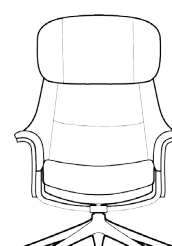

TREND CHAIR 2650

TREND Foot rest 2650

URBAN CHAIR 2640

URBAN Foot rest 2640

VIBORG chair LOW 2410  
VIBORG chair MEDIUM 2400

VIBORG chair HIGH 2420

VIBORG Foot rest 2400

Price group	Upholstered arms M3: 0,68		Veneered arms		Upholstered shell M3: 0,11		Veneered shell	
	1							
2								
3								
4								
Alpaca								
Eton								
Bastia								
Savoy								
Safari								
Nature								
Century								