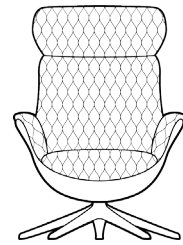

ELEGANT CHAIR 2500

Price group	Upholstered shell	M3: 0,68	Composite shell
1			
2			
3			
4			
Alpaca			
Eton			
Bastia			
Savoy			
Safari			
Nature			
Century			

SOFT Foot rest 2530  
ELEGANT Foot rest 2500

Price group	Upholstered shell	M3: 0,11	Composite shell
1			
2			
3			
4			
Alpaca			
Eton			
Bastia			
Savoy			
Safari			
Nature			
Century			

CHESTER CHAIR 2510

Price group	Upholstered shell	M3: 0,68	Composite shell
1			
2			
3			
4			
Alpaca			
Eton			
Bastia			
Savoy			
Safari			
Nature			
Century			

CHESTER Foot rest 2510

Price group	Upholstered shell	M3: 0,11	Composite shell
1			
2			
3			
4			
Alpaca			
Eton			
Bastia			
Savoy			
Safari			
Nature			
Century			

QUILT CHAIR 2520

Price group	Upholstered shell	M3: 0,68	Composite shell
1			
2			
3			
4			
Alpaca			
Eton			
Bastia			
Savoy			
Safari			
Nature			
Century			