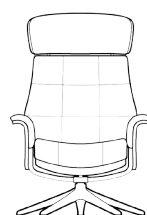

Additional price for battery solution  
MARINA 3110

Additional price for battery solution  
COMFY 3320

Additional price for battery solution  
BREEZE 3420

Height: 2,5 cm.

CHAIRS WITH GRAVITY GLIDE MECHANISMS

AARHUS chair LOW 2210  
AARHUS chair MEDIUM 2200

AARHUS Chair HIGH 2220

AARHUS Foot rest 2200

SKAGEN chair LOW 2310  
SKAGEN chair MEDIUM 2300

SKAGEN chair HIGH 2320

SKAGEN Foot rest 2300

Price group	Upholstered arms M3: 0,68		Veneered arms		Upholstered shell M3: 0,11		Veneered shell	
	1							
2								
3								
4								
Alpaca								
Eton								
Bastia								
Savoy								
Safari								
Nature								
Century								