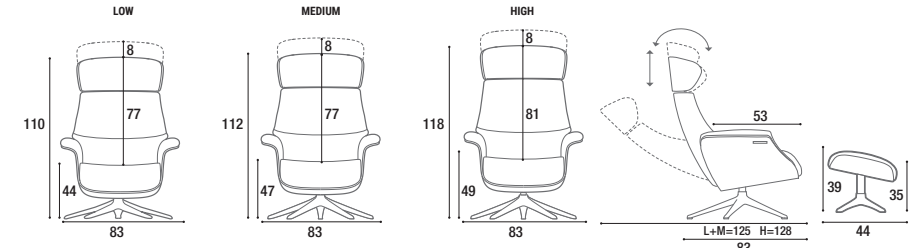

2. Shell

Wooden Shells	Chair and Chaiselong	Footrest
Wood Upholstered	3100	3150
Wood Black	3200	3250
Wood White Oak	3400	3450
Wood Oiled Oak	3500	3550
Wood Walnut	3600	3650
Composit Shell	Chair	Footrest
Upholstered	1100	1150
Cosmic Black	1900	1950

3. Surface

Choose a fabric/leather from the wagon in the store or from the FLEXLUX creator at www.flexlux.com.
You need the 4 digit number for the order.
(For example Savoy leather "Platin Black" is 0960.)

4.1. Legs for chairs + footrest

Navis/Marina 4 star legs	Aluminium Polished	110
	Black *	111
Breeze/Comfy 5 star legs	Aluminium Polished	131
	Black *	132
Aluminium Polished 5 star legs	Alu legs	101
Aluminium Black 5 star legs *		103
Wood Decor leg Walnut 5 star legs *	Wood Decor legs	141
Wood Decor leg Oiled Oak 5 star legs *		142
Wood Decor leg White Oak 5 star legs *		143

*Adjustment handle always in black

4.2. Legs for Clement and Volden Chaiselong

Metal Chrome	Alu legs	101
Metal Black		103

ACCESSORIES

Leg extenders +2,5 cm	Chair	Footrest
Aluminium Polihed	932000862	932000865
Aluminium Black	932000864	932000867
*Not available for Chaiselong and 4 star legs with item number 110 and 111		

Tables	Aluminium Polished	Aluminium Black
Wood Oiled Oak	1000060101	1000060103
Wood White Oak	1000061101	1000061103
Wood Walnut	1000062101	1000062103
Wood Black	1000063101	1000063103

DIMENSIONS

All measurements are in centimeters, and may vary +1.5 cm

Volden Chair
Clement Chair