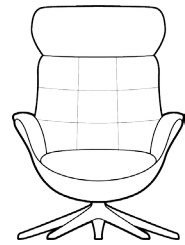

CHAIRS WITH RECYCLED COMPOSIT SHELLS AND GAS SPRING BACKS

SOFT CHAIR 2530

Price group	Upholstered shell	M3: 0,68	Composite shell
1			
2			
3			
4			
Alpaca			
Eton			
Bastia			
Savoy			
Safari			
Nature			
Century			

ELEGANT CHAIR 2500

Price group	Upholstered shell	M3: 0,68	Composite shell
1			
2			
3			
4			
Alpaca			
Eton			
Bastia			
Savoy			
Safari			
Nature			
Century			

SOFT Foot rest 2530  
ELEGANT Foot rest 2500

Price group	Upholstered shell	M3: 0,11	Composite shell
1			
2			
3			
4			
Alpaca			
Eton			
Bastia			
Savoy			
Safari			
Nature			
Century			

CHESTER CHAIR 2510

Price group	Upholstered shell	M3: 0,68	Composite shell
1			
2			
3			
4			
Alpaca			
Eton			
Bastia			
Savoy			
Safari			
Nature			
Century			