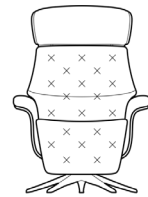

Upholstered arms M3: 0,68 Veneered arms

Upholstered arms M3: 0,68 Veneered arms

Upholstered shell M3: 0,11 Veneered shell

Upholstered arms M3: 1,2 Veneered arms

Upholstered arms M3: 0,68 Veneered arms

Upholstered arms M3: 0,68 Veneered arms

Upholstered shell M3: 0,11 Veneered shell

Upholstered arms M3: 1,2 Veneered arms

Price group

- 1
- 2
- 3
- 4
- Alpaca
- Eton
- Bastia
- Savoy
- Safari
- Nature
- Century

- 1
- 2
- 3
- 4
- Alpaca
- Eton
- Bastia
- Savoy
- Safari
- Nature
- Century

CHAIRS WITH GAS SPRING OR ELECTRIC BACKS AND BUILD-IN FOOT RESTS

VOLDEN LOW  
VOLDEN MEDIUM

2912  
2902

MANUAL

VOLDEN HIGH

2922

MANUAL

VOLDEN LOW  
VOLDEN MEDIUM