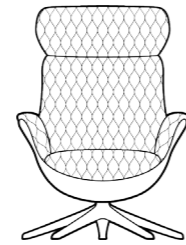

SOFT CHAIR 2530

Upholstered shell M3: 0,68 Composite shell

ELEGANT CHAIR 2500

Upholstered shell M3: 0,68 Composite shell

SOFT Foot rest 2530  
ELEGANT Foot rest 2500

Upholstered shell M3: 0,11 Composite shell

- Price group
- 1
  - 2
  - 3
  - 4
  - Alpaca
  - Eton
  - Bastia
  - Savoy
  - Safari
  - Nature
  - Century

CHESTER CHAIR 2510

Upholstered shell M3: 0,68 Composite shell

CHESTER Foot rest 2510

Upholstered shell M3: 0,11 Composite shell

QUILT CHAIR 2520

Upholstered shell M3: 0,68 Composite shell

QUILT Foot rest 2520

Upholstered shell M3: 0,11 Composite shell

MORE CHAIR 2100

Upholstered shell M3: 0,72 Composite shell

MORE Foot rest 2100

Upholstered shell M3: 0,11 Composite shell