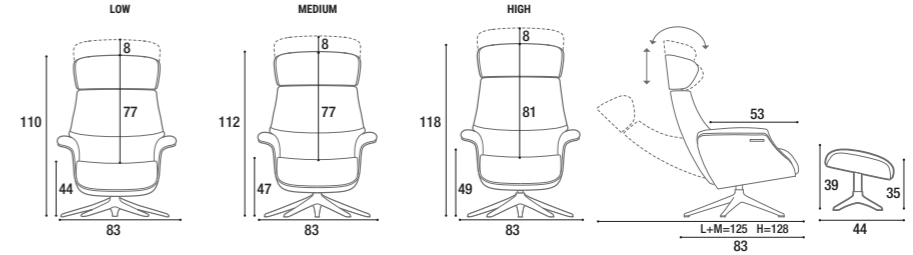

2. Shell

Wooden Shells	Chair and Chaiselong	Footrest
Wood Upholstered	3100	3150
Wood Black	3200	3250
Wood White Oak	3400	3450
Wood Oiled Oak	3500	3550
Wood Walnut	3600	3650
Composit Shell	Chair	Footrest
Upholstered	1100	1150
Cosmic Black	1900	1950

3. Surface

Choose a fabric/leather from the wagon in the store or from the FLEXLUX creator at www.flexlux.com.
You need the 4 digit number for the order.
(For example Savoy leather "Platin Black" is 0960.)

4.1. Legs for chairs + footrest

Navis/Marina 4 star legs	Aluminium Polished	110
	Black *	111
Breeze/Comfy 5 star legs	Aluminium Polished	131
	Black *	132
Aluminium Polished 5 star legs	Alu legs	101
Aluminium Black 5 star legs *		103
Wood Decor leg Walnut 5 star legs *	Wood Decor legs	141
Wood Decor leg Oiled Oak 5 star legs *		142
Wood Decor leg White Oak 5 star legs *		143

*Adjustment handle always in black

4.2. Legs for Clement and Volden Chaiselong

Metal Chrome	Alu legs	101
Metal Black		103

ACCESSORIES

Leg extenders +2,5 cm	Chair	Footrest
Aluminium Polihed	932000862	932000865
Aluminium Black	932000864	932000867
*Not available for Chaiselong and 4 star legs with item number 110 and 111		

Tables	Aluminium Polished	Aluminium Black
Wood Oiled Oak	1000060101	1000060103
Wood White Oak	1000061101	1000061103
Wood Walnut	1000062101	1000062103
Wood Black	1000063101	1000063103

DIMENSIONS

All measurements are in centimeters, and may vary +1.5 cm

Volden Chair
Clement Chair