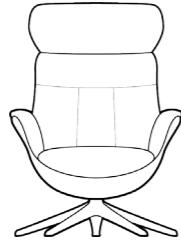

Additional price for battery solution  
MARINA 3110

Additional price for battery solution  
COMFY 3320

Additional price for battery solution  
BREEZE 3420

Height: 2,5 cm.

CHAIRS WITH RECYCLED COMPOSIT SHELLS AND GAS SPRING BACKS

SOFT CHAIR 2530

Upholstered shell M3: 0,68 Composite shell

ELEGANT CHAIR 2500

Upholstered shell M3: 0,68 Composite shell

SOFT Foot rest 2530  
ELEGANT Foot rest 2500

Upholstered shell M3: 0,11 Composite shell