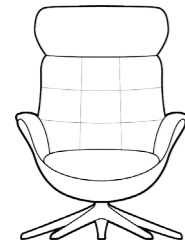

CHESTER CHAIR 2510

Upholstered shell M3: 0,68 Composite shell

CHESTER Foot rest 2510

Upholstered shell M3: 0,11 Composite shell