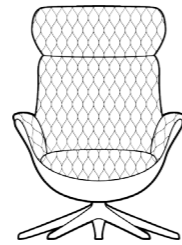

QUILT CHAIR 2520

Price group	Upholstered shell	M3: 0,68	Composite shell
1			
2			
3			
4			
Alpaca			
Eton			
Bastia			
Savoy			
Safari			
Nature			
Century			

QUILT Foot rest 2520

Price group	Upholstered shell	M3: 0,11	Composite shell
1			
2			
3			
4			
Alpaca			
Eton			
Bastia			
Savoy			
Safari			
Nature			
Century