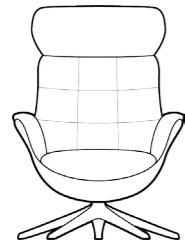

Price group

- 1
- 2
- 3
- 4

- Alpaca
- Eton
- Bastia
- Savoy
- Safari
- Nature
- Century

CHAIRS WITH RECYCLED COMPOSIT SHELLS AND GAS SPRING BACKS

SOFT CHAIR 2530

Price group	Upholstered shell	M3: 0,68	Composite shell
1			
2			
3			
4			
Alpaca			
Eton			
Bastia			
Savoy			
Safari			
Nature			
Century			

ELEGANT CHAIR 2500

Price group	Upholstered shell	M3: 0,68	Composite shell
1			
2			
3			
4			
Alpaca			
Eton			
Bastia			
Savoy			
Safari			
Nature			
Century			

SOFT Foot rest 2530
ELEGANT Foot rest 2500

Price group	Upholstered shell	M3: 0,11	Composite shell
1			
2			
3			
4			
Alpaca			
Eton			
Bastia			
Savoy			
Safari			
Nature			
Century			

CHESTER CHAIR 2510

Price group	Upholstered shell	M3: 0,68	Composite shell
1			
2			
3			
4			
Alpaca			
Eton			
Bastia			
Savoy			
Safari			
Nature			
Century			