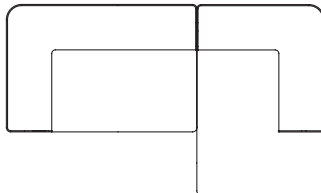

Eave Modular Sofa, 86

Corner, 129

W: 129 cm / 50.7"

Corner, 172

W: 172 cm / 67.8"

Open End

W: 129 cm / 50.7"

Chaise Longue

W: 129 cm / 50.7"

Combination Ideas

Eave offers unlimited combinations. Available individually, each module can be configured to suit your style and needs. Be inspired to create yours.

1 × Eave Modular Sofa 86, Corner, 129, Left
1 × Eave Modular Sofa 86, Open End, Right