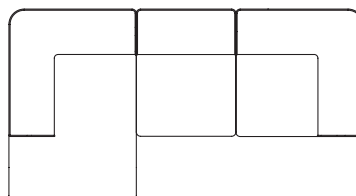

1 × Eave Modular Sofa 86, Chaise Lounge, Left
1 × Eave Modular Sofa 86, Open Section
1 × Eave Modular Sofa 86, Corner, Right