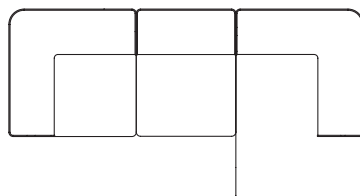

1 × Eave Modular Sofa 86, Corner, Left
1 × Eave Modular Sofa 86, Open Section
1 × Eave Modular Sofa 86, Chaise Lounge, Right