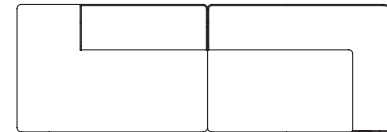

Eave Modular Sofa, 86

Corner, 129

W: 129 cm / 50.7"

Corner, 172

W: 172 cm / 67.8"

Open End

W: 129 cm / 50.7"

Chaise Longue

W: 129 cm / 50.7"

Combination Ideas

Eave offers unlimited combinations. Available individually, each module can be configured to suit your style and needs. Be inspired to create yours.

1 × Eave Modular Sofa 86, Corner, 129, Left
1 × Eave Modular Sofa 86, Open End, Right

1 × Eave Modular Sofa 86, Corner, 129, Left
1 × Eave Modular Sofa 86, Chaise Lounge, Right

1 × Eave Modular Sofa 86, Chaise Lounge, Left
1 × Eave Modular Sofa 86, Corner, 129, Right

1 × Eave Modular Sofa 86, Open End, Left
1 × Eave Modular Sofa 86, Corner, 129, Right