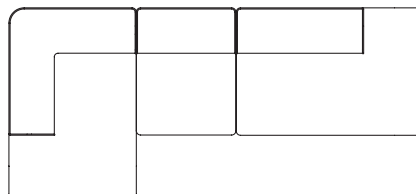

1 × Eave Modular Sofa 86, Chaise Lounge, Left
1 × Eave Modular Sofa 86, Open Section
1 × Eave Modular Sofa 86, Open End, Left