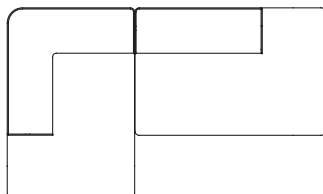

Eave Modular Sofa, 86

Corner, 129

W: 129 cm / 50.7"

Corner, 172

W: 172 cm / 67.8"

Open End

W: 129 cm / 50.7"

Chaise Longue

W: 129 cm / 50.7"

Combination Ideas

Eave offers unlimited combinations. Available individually, each module can be configured to suit your style and needs. Be inspired to create yours.

1 × Eave Modular Sofa 86, Corner, 129, Left
1 × Eave Modular Sofa 86, Open End, Right

1 × Eave Modular Sofa 86, Corner, 129, Left
1 × Eave Modular Sofa 86, Chaise Lounge, Right

1 × Eave Modular Sofa 86, Chaise Lounge, Left
1 × Eave Modular Sofa 86, Corner, 129, Right

1 × Eave Modular Sofa 86, Open End, Left
1 × Eave Modular Sofa 86, Corner, 129, Right