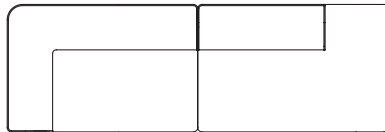

Eave Modular Sofa, 86

Corner, 129

W: 129 cm / 50.7"

Corner, 172

W: 172 cm / 67.8"

Open End

W: 129 cm / 50.7"

Chaise Longue

W: 129 cm / 50.7"

Combination Ideas

Eave offers unlimited combinations. Available individually, each module can be configured to suit your style and needs. Be inspired to create yours.

1 × Eave Modular Sofa 86, Corner, 129, Left
1 × Eave Modular Sofa 86, Open End, Right