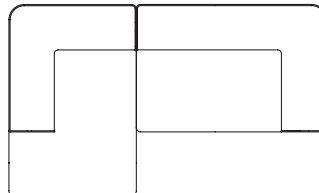

Eave Modular Sofa, 86

Corner, 129

W: 129 cm / 50.7"

Corner, 172

W: 172 cm / 67.8"

Open End

W: 129 cm / 50.7"

Chaise Longue

W: 129 cm / 50.7"

Combination Ideas

Eave offers unlimited combinations. Available individually, each module can be configured to suit your style and needs. Be inspired to create yours.

1 × Eave Modular Sofa 86, Corner, 129, Left
1 × Eave Modular Sofa 86, Open End, Right

1 × Eave Modular Sofa 86, Corner, 129, Left
1 × Eave Modular Sofa 86, Chaise Lounge, Right

1 × Eave Modular Sofa 86, Chaise Lounge, Left
1 × Eave Modular Sofa 86, Corner, 129, Right

1 × Eave Modular Sofa 86, Open End, Left
1 × Eave Modular Sofa 86, Corner, 129, Right