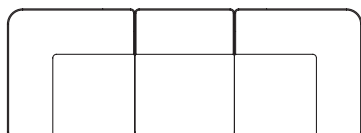

W: 129 cm / 50.7"

Combination Ideas

Eave offers unlimited combinations. Available individually, each module can be configured to suit your style and needs. Be inspired to create yours.

1 × Eave Modular Sofa 86, Corner, 129, Left
1 × Eave Modular Sofa 86, Open End, Right

1 × Eave Modular Sofa 86, Chaise Lounge, Left
1 × Eave Modular Sofa 86, Open End, Right

1 × Eave Modular Sofa 86, Open End, Right
1 × Eave Modular Sofa 86, Open Section
1 × Eave Modular Sofa 86, Chaise Lounge, Right

1 × Eave Modular Sofa 86, Chaise Lounge, Left
1 × Eave Modular Sofa 86, Open Section
1 × Eave Modular Sofa 86, Open End, Left

1 × Eave Modular Sofa 86, Open End, Left
1 × Eave Modular Sofa 86, Chaise Lounge, Right