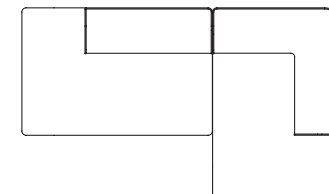

1 × Eave Modular Sofa 86, Open End, Left
1 × Eave Modular Sofa 86, Chaise Lounge, Right