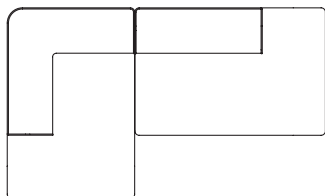

1 × Eave Modular Sofa 86, Chaise Lounge, Left
1 × Eave Modular Sofa 86, Open End, Right