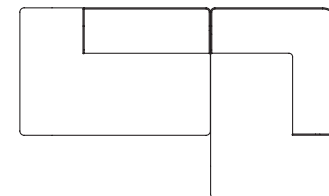

1 × Eave Modular Sofa 86, Open End, Left
1 × Eave Modular Sofa 86, Chaise Lounge, Right