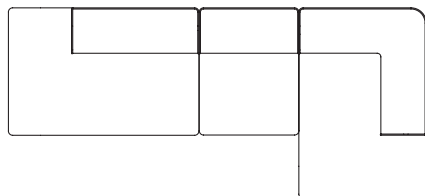

1 × Eave Modular Sofa 86, Open End, Right
1 × Eave Modular Sofa 86, Open Section
1 × Eave Modular Sofa 86, Chaise Lounge, Right