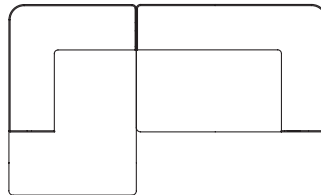

## Corner, 129

W: 129 cm / 50.7"

## Open End

W: 129 cm / 50.7"

# Combination Ideas

Eave offers unlimited combinations. Available individually, each module can be configured to suit your style and needs. Be inspired to create yours.

1 × Eave Modular Sofa 86, Corner, 129, Left  
1 × Eave Modular Sofa 86, Open End, Right

1 × Eave Modular Sofa 86, Corner, 129, Left  
1 × Eave Modular Sofa 86, Chaise Lounge, Right

1 × Eave Modular Sofa 86, Chaise Lounge, Left  
1 × Eave Modular Sofa 86, Corner, 129, Right

1 × Eave Modular Sofa 86, Open End, Left  
1 × Eave Modular Sofa 86, Corner, 129, Right