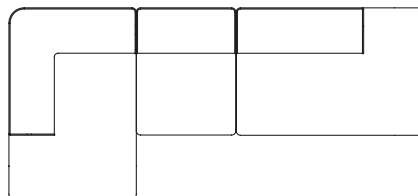

1 × Eave Modular Sofa 86, Chaise Lounge, Left
1 × Eave Modular Sofa 86, Open Section
1 × Eave Modular Sofa 86, Open End, Left