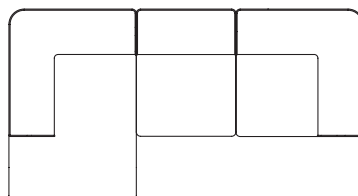

1 × Eave Modular Sofa 86, Chaise Lounge, Left
1 × Eave Modular Sofa 86, Open Section
1 × Eave Modular Sofa 86, Corner, Right