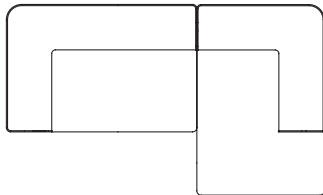

## Corner, 129

W: 129 cm / 50.7"

## Open End

W: 129 cm / 50.7"

## Chaise Longue

W: 129 cm / 50.7"

# Combination Ideas

Eave offers unlimited combinations. Available individually, each module can be configured to suit your style and needs. Be inspired to create yours.

1 × Eave Modular Sofa 86, Corner, 129, Left  
1 × Eave Modular Sofa 86, Open End, Right