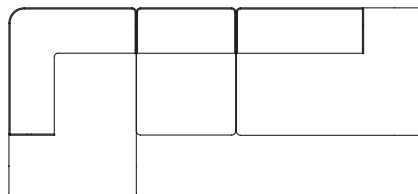

W: 129 cm / 50.7"

Combination Ideas

Eave offers unlimited combinations. Available individually, each module can be configured to suit your style and needs. Be inspired to create yours.

1 × Eave Modular Sofa 86, Corner, 129, Left
1 × Eave Modular Sofa 86, Open End, Right

1 × Eave Modular Sofa 86, Corner, 129, Left
1 × Eave Modular Sofa 86, Chaise Lounge, Right

1 × Eave Modular Sofa 86, Chaise Lounge, Left
1 × Eave Modular Sofa 86, Corner, 129, Right

1 × Eave Modular Sofa 86, Open End, Left
1 × Eave Modular Sofa 86, Corner, 129, Right

1 × Eave Modular Sofa 86, Chaise Lounge, Left
1 × Eave Modular Sofa 86, Open End, Right

1 × Eave Modular Sofa 86, Open End, Right
1 × Eave Modular Sofa 86, Open Section
1 × Eave Modular Sofa 86, Chaise Lounge, Right