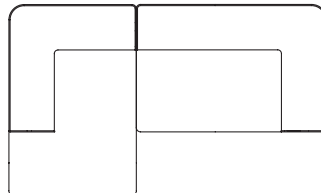

Eave Modular Sofa, 86

Corner, 129

W: 129 cm / 50.7"

Corner, 172

W: 172 cm / 67.8"

Open End

W: 129 cm / 50.7"

Chaise Longue

W: 129 cm / 50.7"

Combination Ideas

Eave offers unlimited combinations. Available individually, each module can be configured to suit your style and needs. Be inspired to create yours.

1 × Eave Modular Sofa 86, Corner, 129, Left
1 × Eave Modular Sofa 86, Open End, Right

1 × Eave Modular Sofa 86, Corner, 129, Left
1 × Eave Modular Sofa 86, Chaise Lounge, Right

1 × Eave Modular Sofa 86, Chaise Lounge, Left
1 × Eave Modular Sofa 86, Corner, 129, Right

1 × Eave Modular Sofa 86, Open End, Left
1 × Eave Modular Sofa 86, Corner, 129, Right