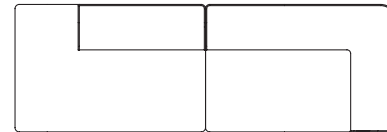

Eave Modular Sofa, 86

Corner, 129

W: 129 cm / 50.7"

Corner, 172

W: 172 cm / 67.8"

Open End

W: 129 cm / 50.7"

Chaise Longue

W: 129 cm / 50.7"

Combination Ideas

Eave offers unlimited combinations. Available individually, each module can be configured to suit your style and needs. Be inspired to create yours.

1 × Eave Modular Sofa 86, Corner, 129, Left
1 × Eave Modular Sofa 86, Open End, Right

1 × Eave Modular Sofa 86, Corner, 129, Left
1 × Eave Modular Sofa 86, Chaise Lounge, Right

1 × Eave Modular Sofa 86, Chaise Lounge, Left
1 × Eave Modular Sofa 86, Corner, 129, Right

1 × Eave Modular Sofa 86, Open End, Left
1 × Eave Modular Sofa 86, Corner, 129, Right