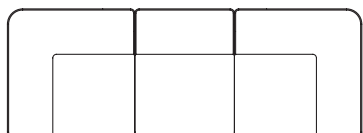

W: 129 cm / 50.7"

Combination Ideas

Eave offers unlimited combinations. Available individually, each module can be configured to suit your style and needs. Be inspired to create yours.

1 × Eave Modular Sofa 86, Corner, 129, Left
1 × Eave Modular Sofa 86, Open End, Right

1 × Eave Modular Sofa 86, Chaise Lounge, Left
1 × Eave Modular Sofa 86, Open End, Right

1 × Eave Modular Sofa 86, Open End, Right
1 × Eave Modular Sofa 86, Open Section
1 × Eave Modular Sofa 86, Chaise Lounge, Right

1 × Eave Modular Sofa 86, Chaise Lounge, Left
1 × Eave Modular Sofa 86, Open Section
1 × Eave Modular Sofa 86, Open End, Left

1 × Eave Modular Sofa 86, Open End, Left
1 × Eave Modular Sofa 86, Chaise Lounge, Right