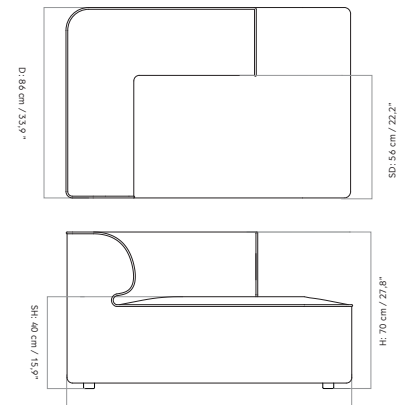

Eave Modular Sofa, 86

Corner, 129

W: 129 cm / 50.7"

Corner, 172

W: 172 cm / 67.8"

Open End

W: 129 cm / 50.7"

Chaise Longue

W: 129 cm / 50.7"

Combination Ideas

Eave offers unlimited combinations. Available individually, each module can be configured to suit your style and needs. Be inspired to create yours.

1 × Eave Modular Sofa 86, Corner, 129, Left
1 × Eave Modular Sofa 86, Open End, Right

1 × Eave Modular Sofa 86, Corner, 129, Left
1 × Eave Modular Sofa 86, Chaise Lounge, Right

1 × Eave Modular Sofa 86, Chaise Lounge, Left
1 × Eave Modular Sofa 86, Corner, 129, Right

1 × Eave Modular Sofa 86, Open End, Left
1 × Eave Modular Sofa 86, Corner, 129, Right