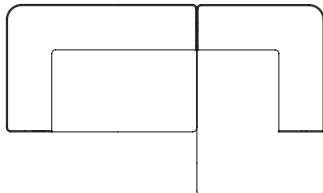

Eave Modular Sofa, 86

Corner, 129

W: 129 cm / 50.7"

Corner, 172

W: 172 cm / 67.8"

Open End

W: 129 cm / 50.7"

Chaise Longue

W: 129 cm / 50.7"

Combination Ideas

Eave offers unlimited combinations. Available individually, each module can be configured to suit your style and needs. Be inspired to create yours.

1 × Eave Modular Sofa 86, Corner, 129, Left
1 × Eave Modular Sofa 86, Open End, Right