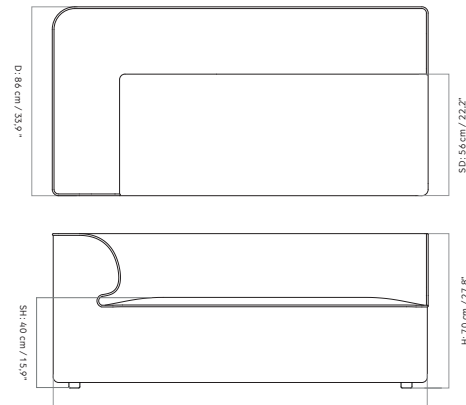

Eave Modular, 86
Combination Ideas

Eave

The Eave Modular Sofa Collection is characterised by curved back- and armrests, supportive, down-filled cushions and elegant ease. Named after the lower edges of a roof that meet or overhang a wall, the architectural design comprises individual seating modules for total customisation, as well as pre-configured forms, a banquette dining sofa and a versatile pouf. Offered in a wide range of textile upholstery from our collection, the designs are also available with bespoke fabrics. Sink back and relax in to embracing comfort of Eave.

Eave Modular Sofa, 86

Corner, 129

W: 129 cm / 50.7"

Corner, 172

W: 172 cm / 67.8"

Open End

W: 129 cm / 50.7"

Chaise Longue

W: 129 cm / 50.7"

Combination Ideas

Eave offers unlimited combinations. Available individually, each module can be configured to suit your style and needs. Be inspired to create yours.

1 × Eave Modular Sofa 86, Corner, 129, Left
1 × Eave Modular Sofa 86, Open End, Right