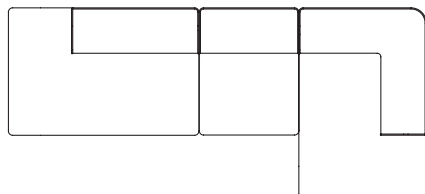

1 × Eave Modular Sofa 86, Open End, Right
1 × Eave Modular Sofa 86, Open Section
1 × Eave Modular Sofa 86, Chaise Lounge, Right