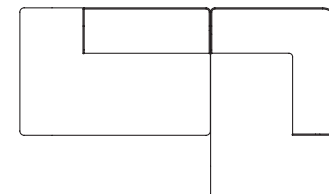

1 × Eave Modular Sofa 86, Open End, Left
1 × Eave Modular Sofa 86, Chaise Lounge, Right