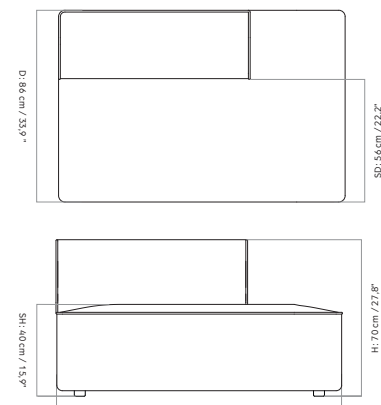

Eave Modular Sofa, 86

Corner, 129

W: 129 cm / 50.7"

Corner, 172

W: 172 cm / 67.8"

Open End

W: 129 cm / 50.7"

Chaise Longue

W: 129 cm / 50.7"

Combination Ideas

Eave offers unlimited combinations. Available individually, each module can be configured to suit your style and needs. Be inspired to create yours.

1 × Eave Modular Sofa 86, Corner, 129, Left
1 × Eave Modular Sofa 86, Open End, Right

1 × Eave Modular Sofa 86, Corner, 129, Left
1 × Eave Modular Sofa 86, Chaise Lounge, Right

1 × Eave Modular Sofa 86, Chaise Lounge, Left
1 × Eave Modular Sofa 86, Corner, 129, Right

1 × Eave Modular Sofa 86, Open End, Left
1 × Eave Modular Sofa 86, Corner, 129, Right