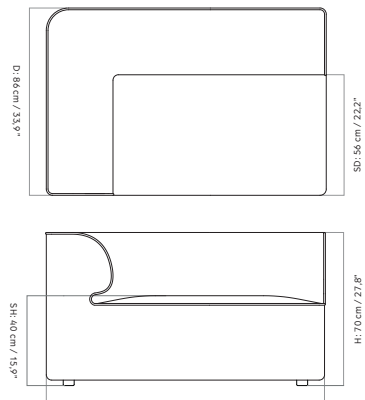

Eave Modular Sofa, 86

Corner, 129

W: 129 cm / 50.7"

Corner, 172

W: 172 cm / 67.8"

Open End

W: 129 cm / 50.7"

Chaise Longue

W: 129 cm / 50.7"

Combination Ideas

Eave offers unlimited combinations. Available individually, each module can be configured to suit your style and needs. Be inspired to create yours.

1 × Eave Modular Sofa 86, Corner, 129, Left
1 × Eave Modular Sofa 86, Open End, Right