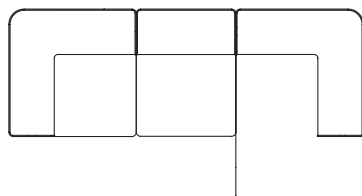

1 × Eave Modular Sofa 86, Corner, Left
1 × Eave Modular Sofa 86, Open Section
1 × Eave Modular Sofa 86, Chaise Lounge, Right