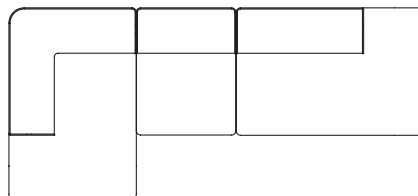

Eave Modular Sofa, 86

Corner, 129

W: 129 cm / 50.7"

Corner, 172

W: 172 cm / 67.8"

Open End

W: 129 cm / 50.7"

Chaise Longue

W: 129 cm / 50.7"

Combination Ideas

Eave offers unlimited combinations. Available individually, each module can be configured to suit your style and needs. Be inspired to create yours.

1 × Eave Modular Sofa 86, Corner, 129, Left
1 × Eave Modular Sofa 86, Open End, Right

1 × Eave Modular Sofa 86, Corner, 129, Left
1 × Eave Modular Sofa 86, Chaise Lounge, Right

1 × Eave Modular Sofa 86, Chaise Lounge, Left
1 × Eave Modular Sofa 86, Corner, 129, Right

1 × Eave Modular Sofa 86, Open End, Left
1 × Eave Modular Sofa 86, Corner, 129, Right

1 × Eave Modular Sofa 86, Chaise Lounge, Left
1 × Eave Modular Sofa 86, Open End, Right

1 × Eave Modular Sofa 86, Open End, Right
1 × Eave Modular Sofa 86, Open Section
1 × Eave Modular Sofa 86, Chaise Lounge, Right