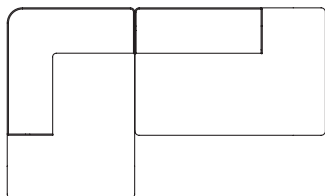

Eave Modular Sofa, 86

Corner, 129

W: 129 cm / 50.7"

Corner, 172

W: 172 cm / 67.8"

Open End

W: 129 cm / 50.7"

Chaise Longue

W: 129 cm / 50.7"

Combination Ideas

Eave offers unlimited combinations. Available individually, each module can be configured to suit your style and needs. Be inspired to create yours.

1 × Eave Modular Sofa 86, Corner, 129, Left
1 × Eave Modular Sofa 86, Open End, Right

1 × Eave Modular Sofa 86, Corner, 129, Left
1 × Eave Modular Sofa 86, Chaise Lounge, Right

1 × Eave Modular Sofa 86, Chaise Lounge, Left
1 × Eave Modular Sofa 86, Corner, 129, Right

1 × Eave Modular Sofa 86, Open End, Left
1 × Eave Modular Sofa 86, Corner, 129, Right