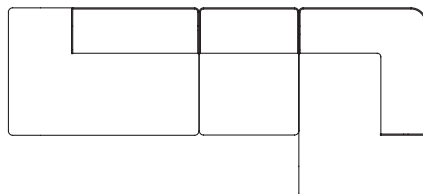

1 × Eave Modular Sofa 86, Open End, Right
1 × Eave Modular Sofa 86, Open Section
1 × Eave Modular Sofa 86, Chaise Lounge, Right