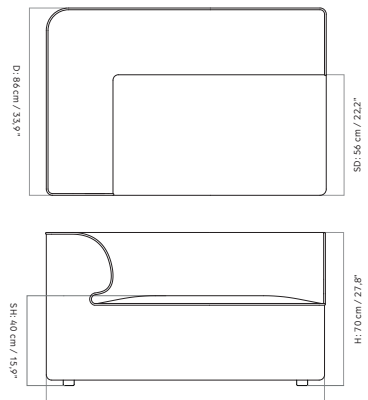

Eave Modular Sofa, 86

Corner, 129

W: 129 cm / 50.7"

Corner, 172

W: 172 cm / 67.8"

Open End

W: 129 cm / 50.7"

Chaise Longue

W: 129 cm / 50.7"

Combination Ideas

Eave offers unlimited combinations. Available individually, each module can be configured to suit your style and needs. Be inspired to create yours.

1 × Eave Modular Sofa 86, Corner, 129, Left
1 × Eave Modular Sofa 86, Open End, Right