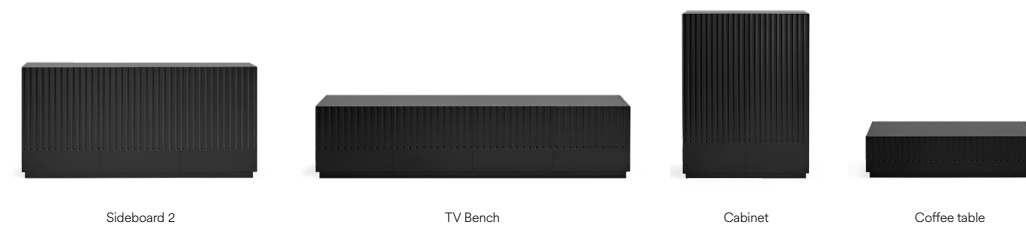

More from the collection