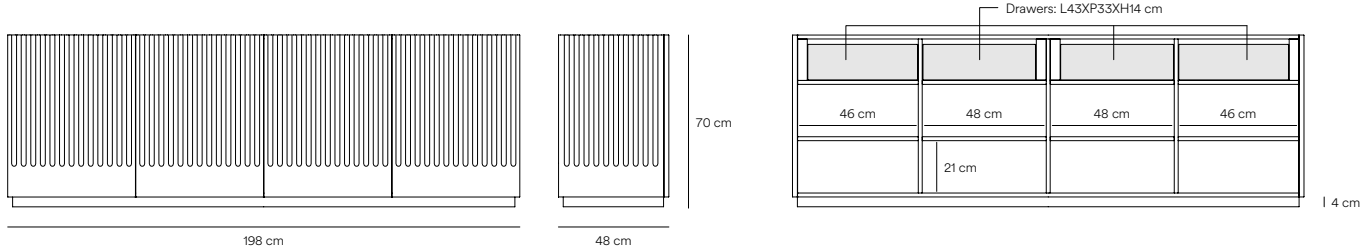

# Doric Sideboard

Doric collection has been inspired by the Classical Greek architectural orders. Thus, its vertical grooves evoke the prevailing simplicity and robustness of that period: a search of beauty based on the proportionality of the classical precept of architecture.

As in the Classical Era, proportion is ubiquitous in every piece composing of Doric collection, according to the aesthetic approach that defines this collection.

Designed by Cambres Design

Measures

Models