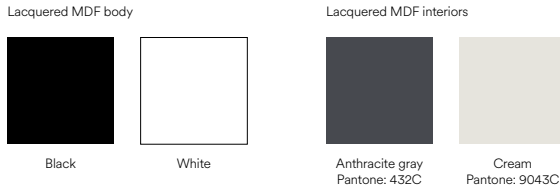

As in the Classical Era, proportion is ubiquitous in every piece composing of Doric collection, according to the aesthetic approach that defines this collection.

Designed by Cambres Design

Measures

Models

Finishes

Downloads

Fact sheet 214,48 KB ↓

File 3ds 1,63 MB ↓

File obj 2,63 MB ↓

Samples

Teulat supplies samples of all the finishes.
Contact us at design@teulat.es for more information.

More from the collection