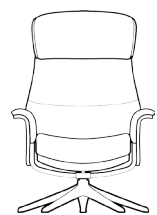

Additional price for battery solution
MARINA 3110

Additional price for battery solution
COMFY 3320

Additional price for battery solution
BREEZE 3420

Height: 2,5 cm.

CHAIRS WITH GRAVITY GLIDE MECHANISMS

AARHUS chair LOW 2210
AARHUS chair MEDIUM 2200

AARHUS Chair HIGH 2220

AARHUS Foot rest 2200

SKAGEN chair LOW 2310
SKAGEN chair MEDIUM 2300

SKAGEN chair HIGH 2320

SKAGEN Foot rest 2300

Price group	Upholstered arms M3: 0,68		Veneered arms		Upholstered shell M3: 0,11		Veneered shell	
	1							
2								
3								
4								
Alpaca								
Eton								
Bastia								
Savoy								
Safari								
Nature								
Century								