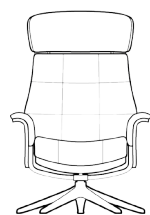

Additional price for battery solution
MARINA 3110

Additional price for battery solution
COMFY 3320

Additional price for battery solution
BREEZE 3420

Height: 2,5 cm.

CHAIRS WITH GRAVITY GLIDE MECHANISMS

AARHUS chair LOW 2210
AARHUS chair MEDIUM 2200

AARHUS Chair HIGH 2220

AARHUS Foot rest 2200

SKAGEN chair LOW 2310
SKAGEN chair MEDIUM 2300

SKAGEN chair HIGH 2320

SKAGEN Foot rest 2300

Price group	Upholstered arms M3: 0,68		Veneered arms		Upholstered shell M3: 0,11		Veneered shell	
	1							
2								
3								
4								
Alpaca								
Eton								
Bastia								
Savoy								
Safari								
Nature								
Century								