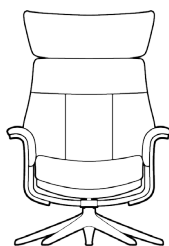

Price group	Upholstered arms M3: 0,68		Veneered arms		Upholstered shell M3: 0,11		Veneered shell		
	1								
2									
3									
4									
Alpaca									
Eton									
Bastia									
Savoy									
Safari									
Nature									
Century									

Price group	Upholstered arms M3: 0,68		Veneered arms		Upholstered shell M3: 0,11		Veneered shell		
	1								
2									
3									
4									
Alpaca									
Eton									
Bastia									
Savoy									
Safari									
Nature									
Century									

TREND CHAIR 2650

TREND Foot rest 2650