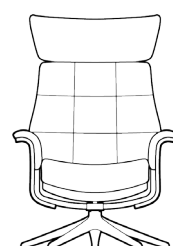

URBAN CHAIR 2640

URBAN Foot rest 2640