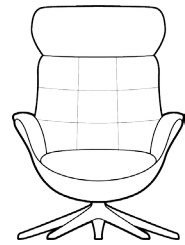

CHAIRS WITH RECYCLED COMPOSIT SHELLS AND GAS SPRING BACKS

SOFT CHAIR 2530

Price group	Upholstered shell	M3: 0,68	Composite shell
1			
2			
3			
4			
Alpaca			
Eton			
Bastia			
Savoy			
Safari			
Nature			
Century			

ELEGANT CHAIR 2500

Price group	Upholstered shell	M3: 0,68	Composite shell
1			
2			
3			
4			
Alpaca			
Eton			
Bastia			
Savoy			
Safari			
Nature			
Century			

SOFT Foot rest 2530
ELEGANT Foot rest 2500

Price group	Upholstered shell	M3: 0,11	Composite shell
1			
2			
3			
4			
Alpaca			
Eton			
Bastia			
Savoy			
Safari			
Nature			
Century			

CHESTER CHAIR 2510

Price group	Upholstered shell	M3: 0,68	Composite shell
1			
2			
3			
4			
Alpaca			
Eton			
Bastia			
Savoy			
Safari			
Nature			
Century			