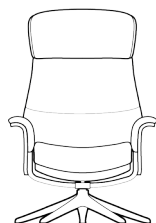

Additional price for battery solution
MARINA 3110

Additional price for battery solution
COMFY 3320

Additional price for battery solution
BREEZE 3420

Height: 2,5 cm.

CHAIRS WITH GRAVITY GLIDE MECHANISMS

AARHUS chair LOW 2210
AARHUS chair MEDIUM 2200

AARHUS Chair HIGH 2220

AARHUS Foot rest 2200

SKAGEN chair LOW 2310
SKAGEN chair MEDIUM 2300

SKAGEN chair HIGH 2320

SKAGEN Foot rest 2300

Price group	Upholstered arms M3: 0,68		Veneered arms		Upholstered shell M3: 0,11		Veneered shell	
	1							
2								
3								
4								
Alpaca								
Eton								
Bastia								
Savoy								
Safari								
Nature								
Century								