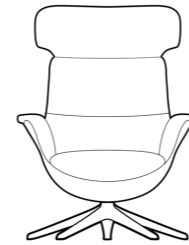

QUILT CHAIR 2520

Upholstered shell M3: 0,68 Composite shell

QUILT Foot rest 2520

Upholstered shell M3: 0,11 Composite shell

MORE CHAIR 2100

Upholstered shell M3: 0,72 Composite shell

MORE Foot rest 2100

Upholstered shell M3: 0,11 Composite shell