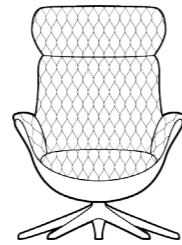

Additional price for battery solution  
MARINA 3110

Additional price for battery solution  
COMFY 3320

Additional price for battery solution  
BREEZE 3420

Height: 2,5 cm.

CHAIRS WITH RECYCLED COMPOSIT SHELLS AND GAS SPRING BACKS

SOFT CHAIR 2530

Upholstered shell M3: 0,68 Composite shell

ELEGANT CHAIR 2500

Upholstered shell M3: 0,68 Composite shell

SOFT Foot rest 2530  
ELEGANT Foot rest 2500

Upholstered shell M3: 0,11 Composite shell

- Price group
- 1
  - 2
  - 3
  - 4
  - Alpaca
  - Eton
  - Bastia
  - Savoy
  - Safari
  - Nature
  - Century

CHESTER CHAIR 2510

Upholstered shell M3: 0,68 Composite shell

CHESTER Foot rest 2510

Upholstered shell M3: 0,11 Composite shell

QUILT CHAIR 2520

Upholstered shell M3: 0,68 Composite shell

QUILT Foot rest 2520

Upholstered shell M3: 0,11 Composite shell

MORE CHAIR 2100

Upholstered shell M3: 0,72 Composite shell

MORE Foot rest 2100

Upholstered shell M3: 0,11 Composite shell