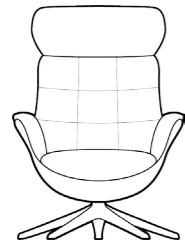

Additional price for battery solution  
MARINA 3110

Additional price for battery solution  
COMFY 3320

Additional price for battery solution  
BREEZE 3420

Height: 2,5 cm.

CHAIRS WITH RECYCLED COMPOSIT SHELLS AND GAS SPRING BACKS

SOFT CHAIR 2530

Upholstered shell M3: 0,68 Composite shell

ELEGANT CHAIR 2500

Upholstered shell M3: 0,68 Composite shell

SOFT Foot rest 2530  
ELEGANT Foot rest 2500

Upholstered shell M3: 0,11 Composite shell

- Price group
- 1
  - 2
  - 3
  - 4
  - Alpaca
  - Eton
  - Bastia
  - Savoy
  - Safari
  - Nature
  - Century

CHESTER CHAIR 2510

Upholstered shell M3: 0,68 Composite shell

CHESTER Foot rest 2510

Upholstered shell M3: 0,11 Composite shell