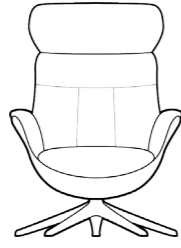

## CREATOR

Try our FLEXLUX creator and design your own chair at [flexlux.com](http://flexlux.com)

CHAIRS WITH RECYCLED COMPOSIT SHELLS AND GAS SPRING BACKS

SOFT CHAIR 2530

Price group	Upholstered shell	M3: 0,68	Composite shell
1			
2			
3			
4			
Alpaca			
Eton			
Bastia			
Savoy			
Safari			
Nature			
Century			

ELEGANT CHAIR 2500

Price group	Upholstered shell	M3: 0,68	Composite shell
1			
2			
3			
4			
Alpaca			
Eton			
Bastia			
Savoy			
Safari			
Nature			
Century			

SOFT Foot rest 2530  
ELEGANT Foot rest 2500