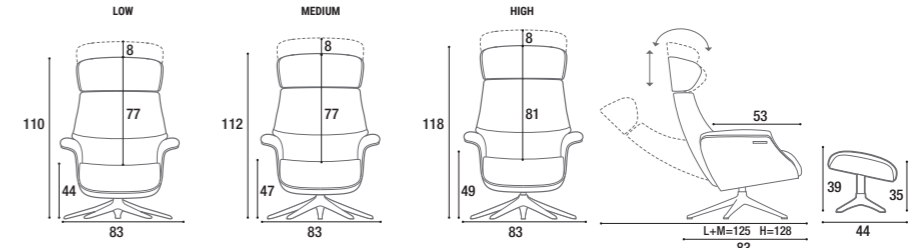

2. Shell

Wooden Shells	Chair and Chaiselong	Footrest
Wood Upholstered	3100	3150
Wood Black	3200	3250
Wood White Oak	3400	3450
Wood Oiled Oak	3500	3550
Wood Walnut	3600	3650
Composit Shell	Chair	Footrest
Upholstered	1100	1150
Cosmic Black	1900	1950

3. Surface

Choose a fabric/leather from the wagon in the store or from the FLEXLUX creator at www.flexlux.com.
You need the 4 digit number for the order.
(For example Savoy leather "Platin Black" is 0960.)

4.1. Legs for chairs + footrest

Navis/Marina 4 star legs	Aluminium Polished	110
	Black *	111
Breeze/Comfy 5 star legs	Aluminium Polished	131
	Black *	132
Aluminium Polished 5 star legs	Alu legs	101
Aluminium Black 5 star legs *		103
Wood Decor leg Walnut 5 star legs *	Wood Decor legs	141
Wood Decor leg Oiled Oak 5 star legs *		142
Wood Decor leg White Oak 5 star legs *		143

*Adjustment handle always in black

4.2. Legs for Clement and Volden Chaiselong

Metal Chrome	Alu legs	101
Metal Black		103

ACCESSORIES

Leg extenders +2,5 cm	Chair	Footrest
Aluminium Polihed	932000862	932000865
Aluminium Black	932000864	932000867
*Not available for Chaiselong and 4 star legs with item number 110 and 111		

Tables	Aluminium Polished	Aluminium Black
Wood Oiled Oak	1000060101	1000060103
Wood White Oak	1000061101	1000061103
Wood Walnut	1000062101	1000062103
Wood Black	1000063101	1000063103

DIMENSIONS

All measurements are in centimeters, and may vary +1.5 cm

Volden Chair
Clement Chair