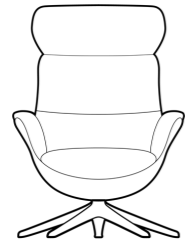

## CREATOR

Try our FLEXLUX creator and design your own chair at [flexlux.com](http://flexlux.com)

CHAIRS WITH RECYCLED COMPOSIT SHELLS AND GAS SPRING BACKS

SOFT CHAIR 2530

Price group	Upholstered shell	M3: 0,68	Composite shell
1			
2			
3			
4			
Alpaca			
Eton			
Bastia			
Savoy			
Safari			
Nature			
Century			

ELEGANT CHAIR 2500

Price group	Upholstered shell	M3: 0,68	Composite shell
1			
2			
3			
4			
Alpaca			
Eton			
Bastia			
Savoy			
Safari			
Nature			
Century			

SOFT Foot rest 2530  
ELEGANT Foot rest 2500