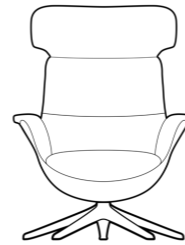

Price group	Upholstered shell	M3: 0,11	Composite shell
1			
2			
3			
4			
Alpaca			
Eton			
Bastia			
Savoy			
Safari			
Nature			
Century			

CHESTER CHAIR 2510

Price group	Upholstered shell	M3: 0,68	Composite shell
1			
2			
3			
4			
Alpaca			
Eton			
Bastia			
Savoy			
Safari			
Nature			
Century			

CHESTER Foot rest 2510

Price group	Upholstered shell	M3: 0,11	Composite shell
1			
2			
3			
4			
Alpaca			
Eton			
Bastia			
Savoy			
Safari			
Nature			
Century			

QUILT CHAIR 2520

Price group	Upholstered shell	M3: 0,68	Composite shell
1			
2			
3			
4			
Alpaca			
Eton			
Bastia			
Savoy			
Safari			
Nature			
Century			

QUILT Foot rest 2520

Price group	Upholstered shell	M3: 0,11	Composite shell
1			
2			
3			
4			
Alpaca			
Eton			
Bastia			
Savoy			
Safari			
Nature			
Century			

MORE CHAIR 2100

Price group	Upholstered shell	M3: 0,72	Composite shell
1			
2			
3			
4			
Alpaca			
Eton			
Bastia			
Savoy			
Safari			
Nature			
Century			