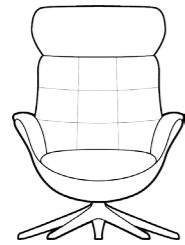

## CREATOR

Try our FLEXLUX creator and design your own chair at [flexlux.com](http://flexlux.com)

CHAIRS WITH RECYCLED COMPOSIT SHELLS AND GAS SPRING BACKS

SOFT CHAIR 2530

Price group	Upholstered shell	M3: 0,68	Composite shell
1			
2			
3			
4			
Alpaca			
Eton			
Bastia			
Savoy			
Safari			
Nature			
Century			

ELEGANT CHAIR 2500

Price group	Upholstered shell	M3: 0,68	Composite shell
1			
2			
3			
4			
Alpaca			
Eton			
Bastia			
Savoy			
Safari			
Nature			
Century			

SOFT Foot rest 2530  
ELEGANT Foot rest 2500

Price group	Upholstered shell	M3: 0,11	Composite shell
1			
2			
3			
4			
Alpaca			
Eton			
Bastia			
Savoy			
Safari			
Nature			
Century			

CHESTER CHAIR 2510

Price group	Upholstered shell	M3: 0,68	Composite shell
1			
2			
3			
4			
Alpaca			
Eton			
Bastia			
Savoy			
Safari			
Nature			
Century			