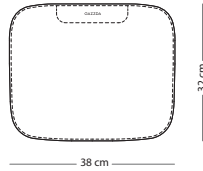

Leina seat cushion

Item no. 0C0

CONSTRUCTION MATERIAL

Steel

SEAT MATERIAL

Solid oak

Regular

€ 390,00

Low

€ 380,00

UPHOLSTERY MATERIAL

Dakar leather (all colours)

€ 80,00