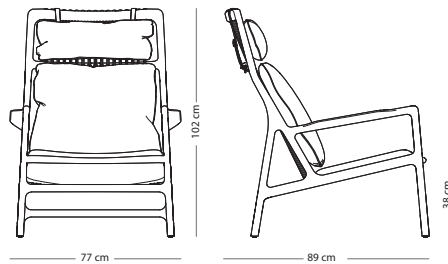

Toledo leather
 (all colours)

€ 295,00

Leina bar chair

Item no. 095 - regular
Item no. 096 - low

Seat height regular - 73 cm
Seat height low - 63 cm

WOOD FINISH

Solid oak - Hardwax oil: White 1015/Natural 1505

Dedo lounge chair

Item no. 091

Seat height - 38 cm

WOOD FINISH

Solid oak - Hardwax oil: White 1015/Natural 1505

ROPE

Cotton - Rope

Felten gliders are included