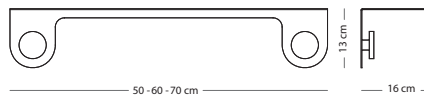

€ 75,00

Hook wall shelf

Item no: Varies per version, see table

Assembly

CONSTRUCTION MATERIAL

SIZE

50x16x13
(107)

Steel