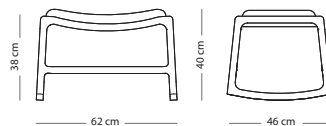

Dedo footstool

Item no. 092

Seat height - 38 cm

FRAME MATERIAL

UPHOLSTERY MATERIAL

Solid oak

M. Line Flax
(all colours)

€ 390,00

Dakar leather
(all colours)

€ 440,00

WOOD FINISH

Solid oak - Hardwax oil: White 1015/Natural 1505

Fully assembled product