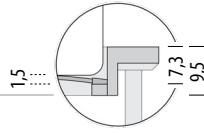

Assembly 20 min / 2 persons

Frame	Height
Up to frame	22,5
Total frame	9,5
Visible frame	3,2

Fina bed 160 x 200

Frame Solid oak, Headboard Upholstered, Legs Powder-coated steel

Version: 1-8-2021

Basic info

Design	Mustafa Čohadžić
Mattress size	W: 160, D: 200
Product size	W: 180, D: 220, H: 92
Packaging	W: 237, D: 62, H: 22
Volume	0,32 m ³
Net weight	54 kg
Gross weight	62 kg

Frame Solid oak, Headboard Upholstered, Legs Powder-coated steel

Version: 1-8-2021

Basic info

Design	Mustafa Čohadžić
Mattress size	W: 180, D: 200
Product size	W: 200, D: 220, H: 92
Packaging	W: 237, D: 62, H: 22
Volume	0,32 m ³
Net weight	60 kg
Gross weight	68 kg

0cm 20 50 100 150 200 250

Scale: 1:40

Fina bed Frame height 9,5 cm

Basic slats included

A basic solid (not sprung) slatted base is included in the Fina bed.
Mattress not included.

Mattress height 15 cm
Height from the floor 41,5 cm

Mattress height 20 cm
Height from the floor 46,5 cm

Mattress height 25 cm
Height from the floor 51,5 cm

Mattress height 30 cm
Height from the floor 56,5 cm

Fina bed

Available materials

Version: 1-8-2021

Frame | Solid oak