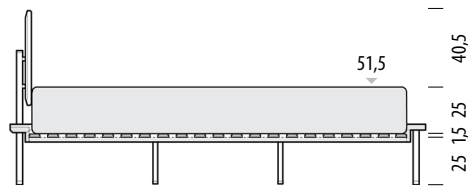

0cm 20 50 100 150 200 250

Scale: 1:40

Fina bed Frame height 9,5 cm

Basic slats included

A basic solid (not sprung) slatted base is included in the Fina bed.
Mattress not included.

Mattress height 15 cm
Height from the floor 41,5 cm

Mattress height 20 cm
Height from the floor 46,5 cm

Mattress height 25 cm
Height from the floor 51,5 cm

Mattress height 30 cm
Height from the floor 56,5 cm

Fina bed

Available materials

Version: 1-8-2021

Frame | Solid oak