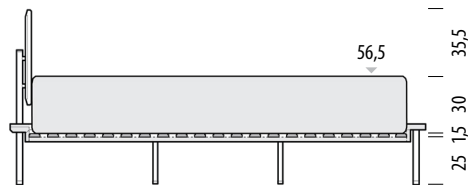

0cm 20 50 100 150 200 250

Scale: 1:40

Fina bed Frame height 9,5 cm

Basic slats included

A basic solid (not sprung) slatted base is included in the Fina bed.
Mattress not included.

Mattress height 15 cm
Height from the floor 41,5 cm

Mattress height 20 cm
Height from the floor 46,5 cm

Mattress height 25 cm
Height from the floor 51,5 cm

Mattress height 30 cm
Height from the floor 56,5 cm

Fina bed

Available materials

Version: 1-8-2021

Frame | Solid oak