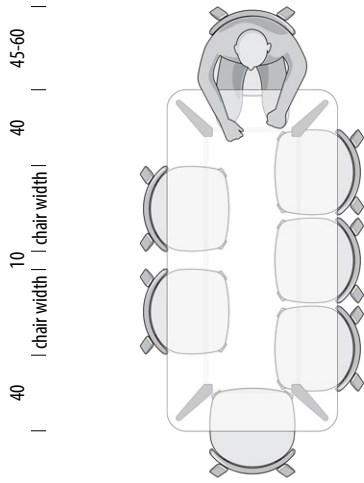

Stafa table

Nora chair | W: 45, D: 47, H: 79

0cm 100 140 160 180 200 220 240

Scale: 1:40

Version: 1-8-2021

deepest chair fit
6 chairs

max. seating places
8 chairs

14 | table depth | 14