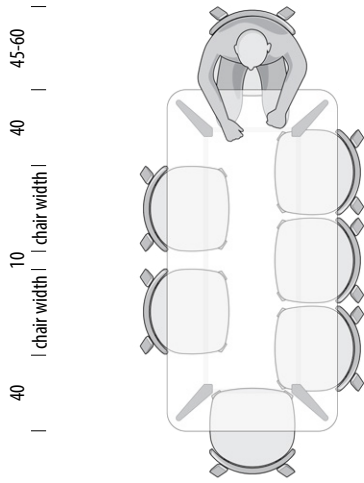

# Stafa table

Nora chair | W: 45, D: 47, H: 79

0cm 100 140 160 180 200 220 240

Scale: 1:40

Version: 1-8-2021

deepest chair fit  
6 chairs

max. seating places  
8 chairs