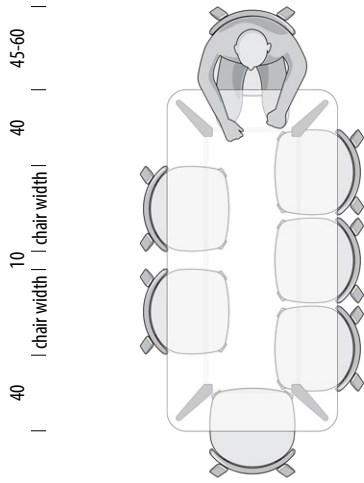

Stafa table

Nora chair | W: 45, D: 47, H: 79

0cm 100 140 160 180 200 220 240

Scale: 1:40

Version: 1-8-2021

deepest chair fit
6 chairs

max. seating places
8 chairs