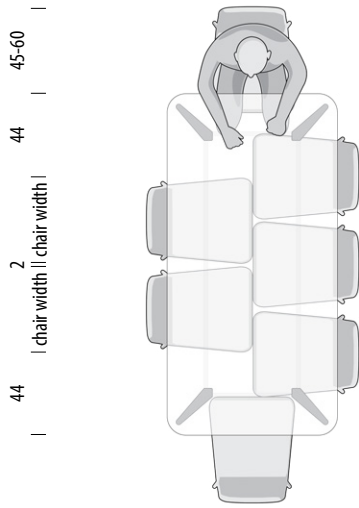

# Stafa table

Ena chair | W: 45, D: 56, H: 84

0cm 100 140 160 180 200 220 240

Scale: 1:40

deepest chair fit  
6 chairs

max. seating places  
8 chairs

table depth  
12

36 20  
| chair width || chair width || chair width |  
2 2 2

deepest chair fit  
6 chairs

max. seating places  
8 chairs

table depth  
12

27 30  
| chair width || chair width || chair width |  
2 2 2

table depth  
12

19 37  
| chair width || chair width || chair width |  
5 5 5