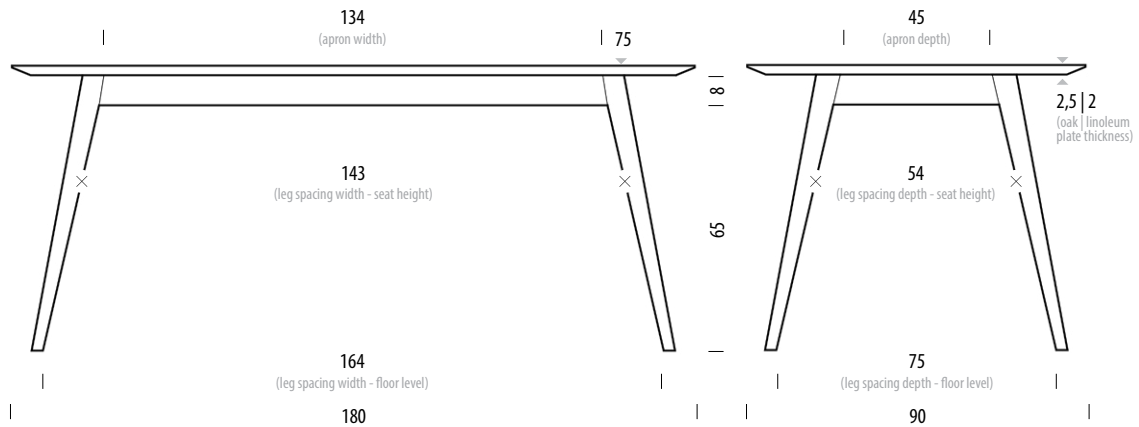

Item no. 036 / 3CF

Leg spacing	Width	Depth	Height
Floor level	164	75	
Seat height	143	54	
Apron height	134	45	

Assembly 15 min / 2 persons

Plate	Thickness
	2 / 2,5