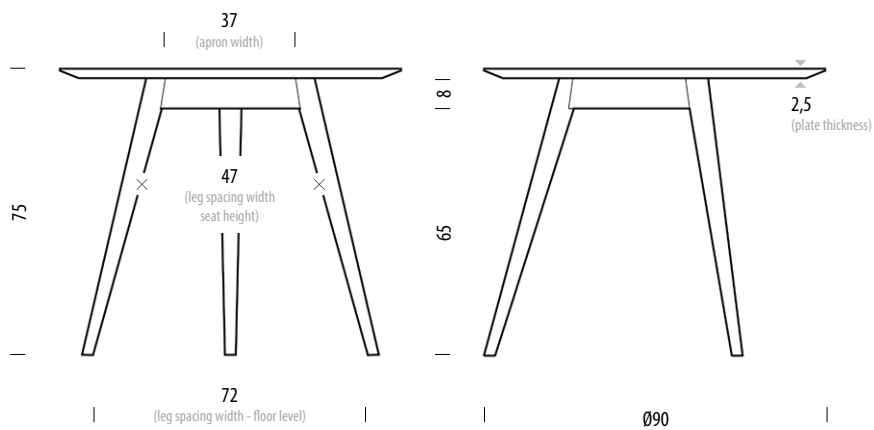

Item no. 100

Leg spacing	Width	Depth	Height
Floor level	72		
Seat height	47		
Apron height	37		

Assembly 15 min / 2 persons

Plate	Thickness
	2,5