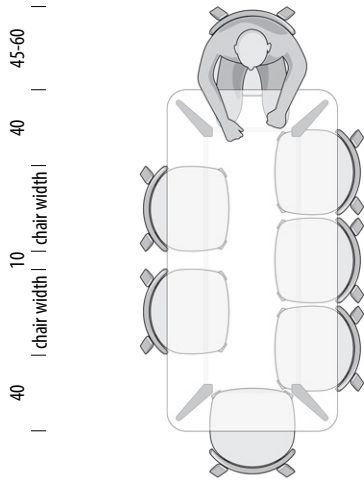

# Stafa table

Nora chair | W: 45, D: 47, H: 79

0cm 100 140 160 180 200 220 240

Scale: 1:40

Version: 1-8-2021

deepest chair fit  
6 chairs

max. seating places  
8 chairs

14 | table depth | 14