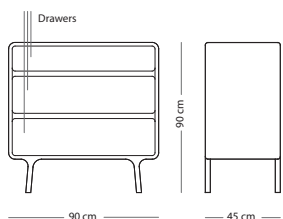

Fawn drawer

Item no. 01D

WOOD FINISH

Solid oak - Hardwax oil: White 1015/Natural 1505

Fully assembled product

CORPUS MATERIAL

SIZE Solid oak

90x45x90 € 1.390,00