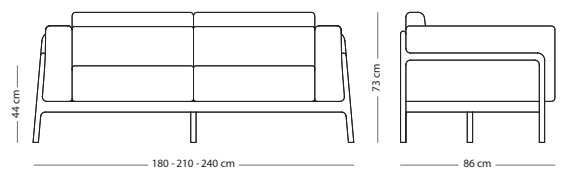

€ 990,00

Fawn armchair

Item no. 085

Seat height - 44 cm
Armrest height - 66 cm

FRAME MATERIAL

WOOD FINISH

Solid oak - Hardwax oil: White 1015/Natural 1505

Fully assembled product

Seat height - 44 cm
Armrest height - 66 cm

UPHOLSTERY MATERIAL

SIZE

M.Line Flax

Dakar leather

2-seater
(086 - 180 cm)

€ 1.990,00

€ 2.590,00