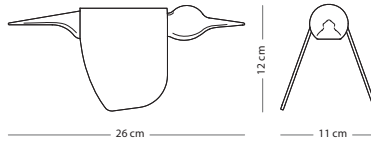

Accessories

Tica

Item no. 1E3

WOOD FINISH

- Solid oak - Hardwax oil: White 1015
- Walnut - Hardwax oil: Natural 1505

MATERIAL

SIZE

26x11x12

Solid oak

€ 55,00

Walnut

€ 75,00