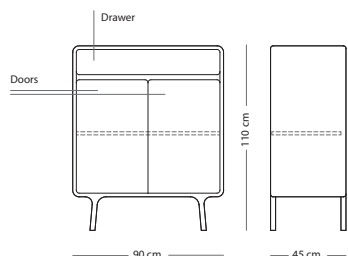

Fawn cabinet

Item no. 01C

WOOD FINISH

Solid oak - Hardwax oil: White 1015/Natural 1505

Fully assembled product

CORPUS MATERIAL

SIZE Solid oak

90x45x110 € 1.490,00