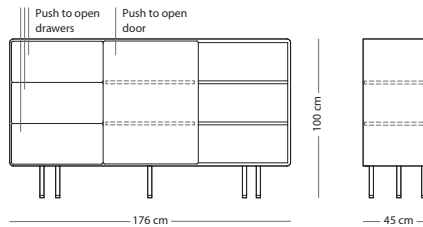

Fina dresser 176

Item no. 19E

CORPUS MATERIAL

WOOD FINISH

Solid oak - Hardwax oil: White 1015/Natural 1505

FRONTS

Linoleum - Nero 4023/Mushroom 4176

LEGS

Powder coated steel

SIZE

Solid oak

176x45x100

€ 1.890,00