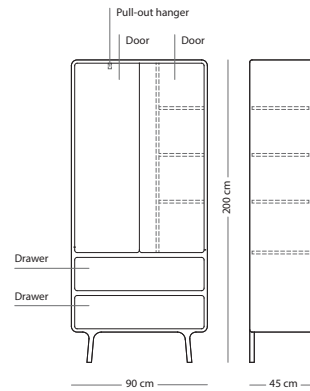

Fawn nightstand

Item no. 190

WOOD FINISH

Solid oak - Hardwax oil: White 1015/Natural 1505

Fully assembled product

CORPUS MATERIAL

SIZE

53x45x43

Solid oak

€ 450,00

Fawn wardrobe

Item no. 01F

WOOD FINISH

Solid oak - Hardwax oil: White 1015/Natural 1505

Fully assembled product

CORPUS MATERIAL

SIZE

90x45x200

Solid oak

€ 1.990,00