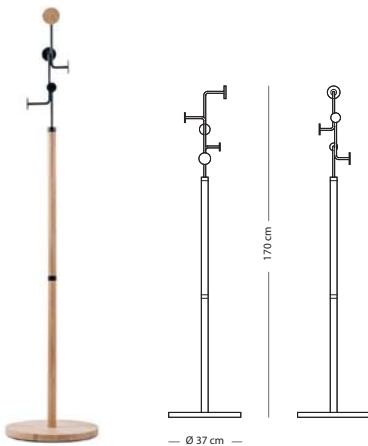

SIZE

26x11x12

Solid oak

€ 55,00

Walnut

€ 75,00

Hook wall shelf

Item no: Varies per version, see table

€ 75,00

€ 90,00

WOODEN KNOB FINISH

Solid oak - Hardwax oil: White 1015

STEEL FINISH

Powder coated - All available colours

Hook coat stand

Item no. 110