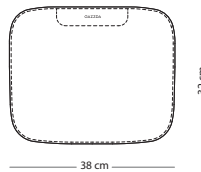

Leina seat cushion

Item no. 0C0

UPHOLSTERY MATERIAL

Dakar leather (all colours)

€ 80,00

SEAT MATERIAL

Solid oak

Regular

€ 390,00

Low

€ 380,00