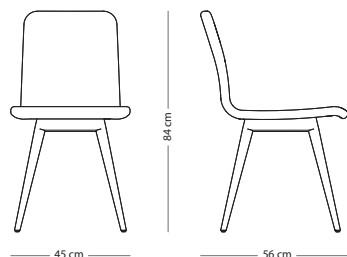

€ 300,00

€ 410,00

€ 400,00

€ 410,00

€ 400,00

Fawn chair

Item no. 083

Seat height - 47 cm

Ena chair

Item no. 069

Seat height - 47 cm

FRAME MATERIAL

Solid oak

WOOD FINISH

Solid oak - Hardwax oil: White 1015/Natural 1505

*Felten gliders are included
Fully assembled product*