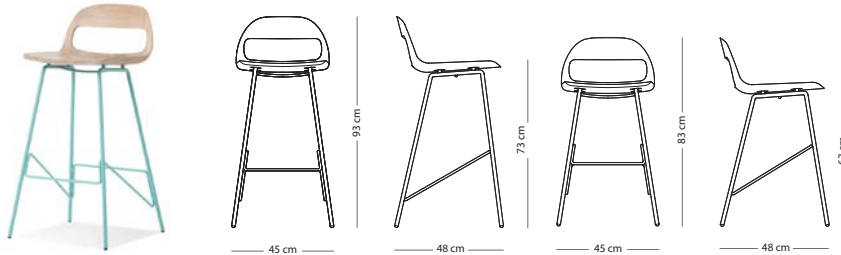

Ena chair

Item no. 069

Seat height - 47 cm

FRAME MATERIAL

Solid oak

WOOD FINISH

Solid oak - Hardwax oil: White 1015/Natural 1505

*Felten gliders are included
Fully assembled product*

Item no. 095 - regular
Item no. 096 - low

Seat height regular - 73 cm
Seat height low - 63 cm

CONSTRUCTION MATERIAL

Steel

WOOD FINISH

Solid oak - Hardwax oil: White 1015/Natural 1505

STEEL FINISH

Powder coated - All available colours