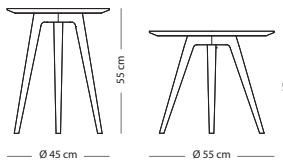

ROPE

Cotton - Rope

Fully assembled product

PLATE MATERIAL

SIZE Tempered glass

42x34x46 € 350,00

Arp side table

Item no: Varies per version, see table

PLATE MATERIAL

SIZE Linoleum

Ø 45x55 (017) € 220,00

Ø 55x45 (018) € 240,00

WOOD FINISH

Solid oak - Hardwax oil: White 1015/Natural 1505

LINOLEUM

All available colours