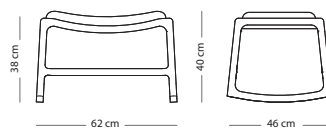

M. Line Flax
(all colours)

€ 1.390,00

Dakar leather
(all colours)

€ 1.590,00

Dedo footstool

Item no. 092

Seat height - 38 cm

FRAME MATERIAL