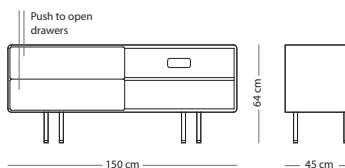

Storage units

Fina sideboard 150

Item no. 19C

CORPUS MATERIAL

SIZE Solid oak

150x45x64 € 1.140,00

WOOD FINISH

Solid oak - Hardwax oil: White 1015/Natural 1505

FRONTS

Linoleum - Nero 4023/Mushroom 4176

LEGS

Powder coated steel