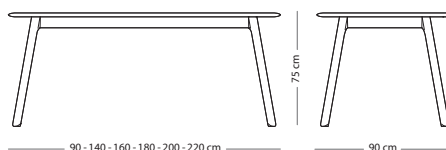

Item no: Varies per version, see table

Seat height - 44 cm
Armrest height - 66 cm

UPHOLSTERY MATERIAL

SIZE **M.Line Flax** **Dakar leather**

2-seater (086 - 180 cm) € 1.990,00 € 2.590,00

3-seater (087 - 210 cm) € 2.290,00 € 2.890,00

3-plus seater (088 - 240 cm) € 2.590,00 € 3.190,00

WOOD FINISH

Solid oak - Hardwax oil: White 1015/Natural 1505

Fully assembled product

Tables & desks

Teska table

Item no: Varies per version, see table

MATERIAL