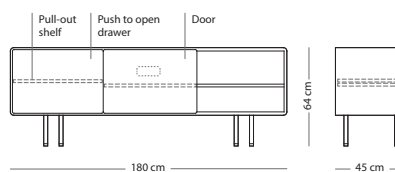

Fina sideboard 180

Item no. 065

CORPUS MATERIAL

SIZE Solid oak

180x45x64 € 1.290,00

WOOD FINISH

Solid oak - Hardwax oil: White 1015/Natural 1505

FRONTS

Linoleum - Nero 4023/Mushroom 4176

LEGS

Powder coated steel