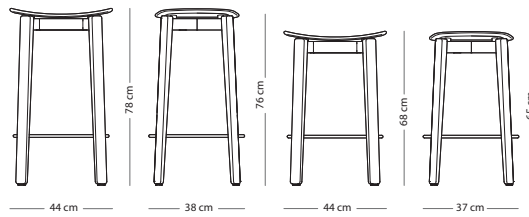

Nora bar chair - without backrest

Item no. 1D0 - special edition - regular

Item no. 1CF - special edition - low

Item no. 187 - regular

Item no. 188 - low

Seat height regular - 76 cm
Seat height low - 65 cm