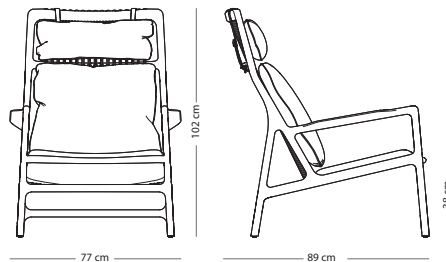

Item no. 095 - regular
Item no. 096 - low

Seat height regular - 73 cm
Seat height low - 63 cm

CONSTRUCTION MATERIAL

Steel

WOOD FINISH

Solid oak - Hardwax oil: White 1015/Natural 1505

STEEL FINISH

Powder coated - All available colours

Regular

€ 390,00

Low

€ 380,00

Dedo lounge chair

Item no. 091

Seat height - 38 cm

FRAME MATERIAL