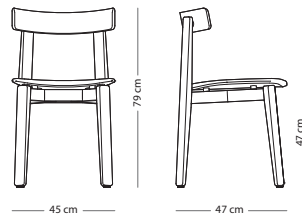

Nora chair

Item no. 1D1 - special edition

Item no. 0FF

WOOD FINISH

- Solid oak - Hardwax oil: White 1015/Natural 1505
- Coloured oak - Lacquer: Charcoal 7021, Black 9005 or cust. RAL (MOQ = 20 pcs)

* Special edition - Oak veneer seat on a coloured frame is always finished with Hardwax oil White 1015

*Felten gliders are included
Fully assembled product*