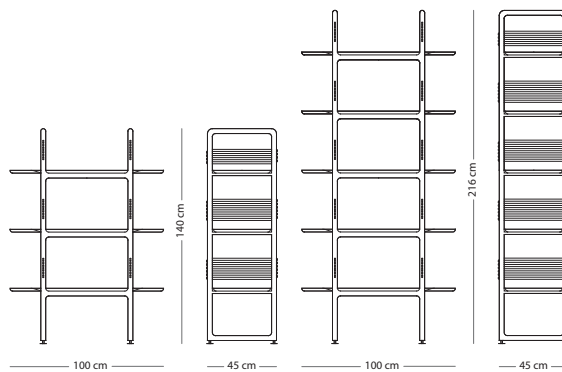

Muse room divider

Item no: Varies per version, see table

FRAME MATERIAL

SIZE

100x45x140
(093)

Solid oak

€ 990,00

100x45x216
(094)

€ 1.390,00

WOOD FINISH

Solid oak - Hardwax oil: White 1015/Natural 1505

ROPE

Cotton - Rope