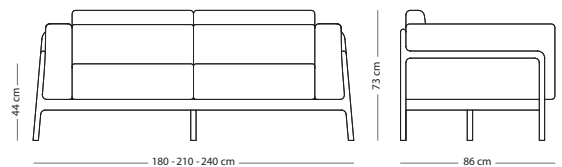

Fawn sofa - 2, 3 and 3-plus seater

Item no: Varies per version, see table

Seat height - 44 cm
Armrest height - 66 cm

UPHOLSTERY MATERIAL

SIZE **M.Line Flax** **Dakar leather**

2-seater (086 - 180 cm) € 1.990,00 € 2.590,00

3-seater (087 - 210 cm) € 2.290,00 € 2.890,00

3-plus seater (088 - 240 cm) € 2.590,00 € 3.190,00

WOOD FINISH

Solid oak - Hardwax oil: White 1015/Natural 1505

Fully assembled product