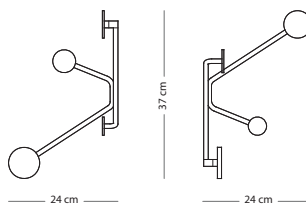

Hook wall coat rack - inner corners

Item no. 099

Assembly

CONSTRUCTION MATERIAL

SIZE Steel

24x24x37 € 95,00

WOODEN KNOB FINISH

Solid oak - Hardwax oil: White 1015

STEEL FINISH

Powder coated - All available colours except white matte