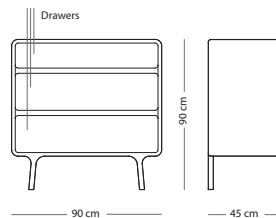

Fawn drawer

Item no. 01D

WOOD FINISH

Solid oak - Hardwax oil: White 1015/Natural 1505

Fully assembled product

CORPUS MATERIAL

SIZE Solid oak

90x45x90 € 1.390,00