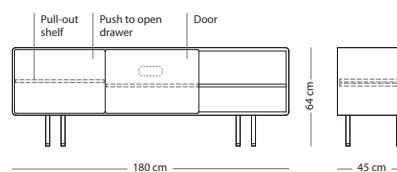

Fina sideboard 180

Item no. 065

Assembly

CORPUS MATERIAL

SIZE Solid oak

180x45x64 € 1.290,00

WOOD FINISH

Solid oak - Hardwax oil: White 1015/Natural 1505

FRONTS

Linoleum - Nero 4023/Mushroom 4176

LEGS

Powder coated steel