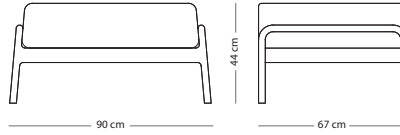

UPHOLSTERY MATERIAL

M. Line Flax
(all colours)

€ 390,00

Dakar leather
(all colours)

€ 440,00

Fawn footstool

Item no. 089

Seat height - 44 cm