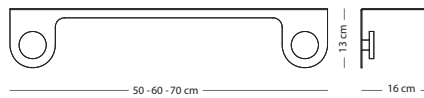

Hook wall shelf

Item no: Varies per version, see table

Assembly

CONSTRUCTION MATERIAL

SIZE

50x16x13
(107)

Steel

€ 60,00

60x16x13
(108)

€ 75,00

70x16x13
(109)

€ 90,00

WOODEN KNOB FINISH

Solid oak - Hardwax oil: White 1015

STEEL FINISH

Powder coated - All available colours