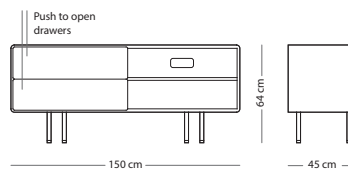

Storage units

Fina sideboard 150

Item no. 19C

Assembly

CORPUS MATERIAL

SIZE Solid oak

150x45x64 € 1.140,00

WOOD FINISH

Solid oak - Hardwax oil: White 1015/Natural 1505

FRONTS

Linoleum - Nero 4023/Mushroom 4176

LEGS

Powder coated steel