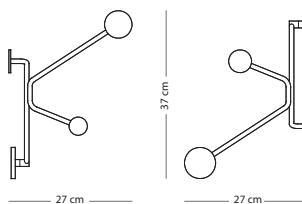

Hook wall coat rack - outer corners

Item no. 09A

Assembly

CONSTRUCTION MATERIAL

SIZE Steel

27x27x37 € 95,00

WOODEN KNOB FINISH

Solid oak - Hardwax oil: White 1015

STEEL FINISH

Powder coated - All available colours except white matte