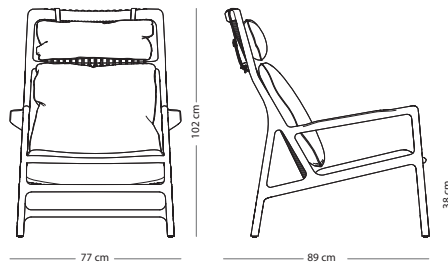

Toledo leather
 (all colours)

€ 295,00

Leina bar chair

Item no. 095 - regular
Item no. 096 - low

Seat height regular - 73 cm
Seat height low - 63 cm

WOOD FINISH

Solid oak - Hardwax oil: White 1015/Natural 1505

Dedo lounge chair

Item no. 091

Seat height - 38 cm

FRAME MATERIAL

Solid oak

WOOD FINISH

Solid oak - Hardwax oil: White 1015/Natural 1505

ROPE