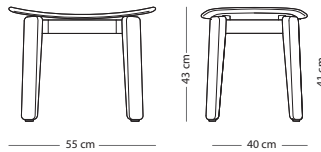

FRAME MATERIAL

SEAT / BACKREST	Solid oak	Coloured oak
M. Line Flax (all colours)	€ 590,00	€ 590,00
Dakar leather (all colours)	€ 890,00	€ 890,00

Nora stool

Item no. 1E0 - special edition
Item no. 1DF

Seat height - 41 cm