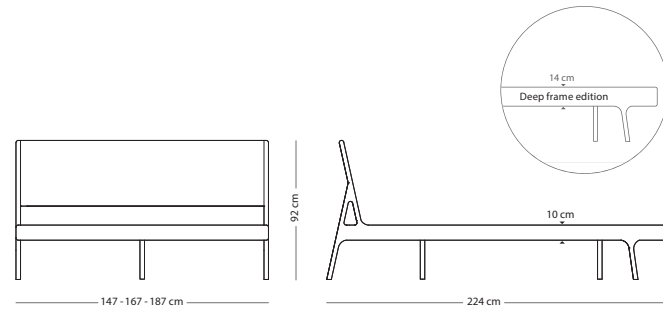

€ 1.190,00

€ 1.640,00

Fawn bed

Item no: Varies per version, see table

HEADBOARD MATERIAL

FOR MATTRES SIZE

140x200
(0A8 - webbing | 022 - upholstery)

M. Line Flax