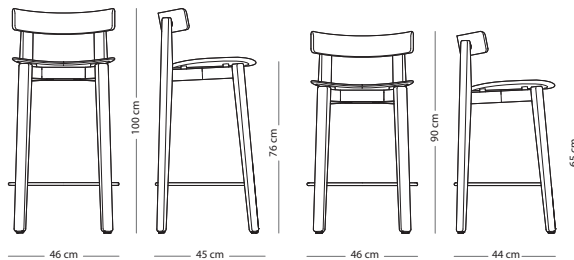

Nora bar chair - with backrest

Item no. 1CE - special edition - regular
Item no. 1CD - special edition - low
Item no. 185 - regular
Item no. 186 - low

Seat height regular - 76 cm
Seat height low - 65 cm