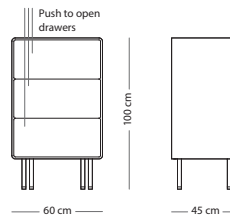

Fina drawer

Item no. 067

WOOD FINISH

Solid oak - Hardwax oil: White 1015/Natural 1505

FRONTS

Linoleum - Nero 4023/Mushroom 4176

LEGS

Powder coated steel

CORPUS MATERIAL

SIZE

60x45x100

Solid oak

€ 990,00