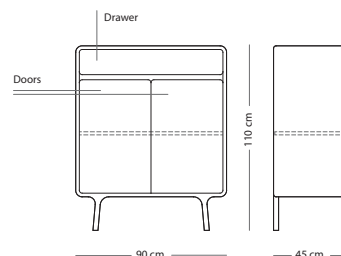

Fawn cabinet

Item no. 01C

WOOD FINISH

Solid oak - Hardwax oil: White 1015/Natural 1505

Fully assembled product

CORPUS MATERIAL

SIZE Solid oak

90x45x110 € 1.490,00