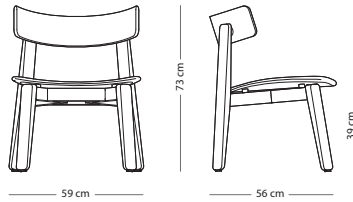

Item no. 1D3

Seat height - 39 cm

WOOD FINISH

- Solid oak - Hardwax oil: White 1015/Natural 1505
- Coloured oak - Lacquer: Charcoal 7021, Black 9005 or cust. RAL (MOQ = 20 pcs)

*Felten gliders are included
Fully assembled product*