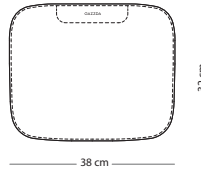

Leina seat cushion

Item no. 0C0

CONSTRUCTION MATERIAL

Steel

SEAT MATERIAL

Solid oak

Regular

€ 390,00

Low

€ 380,00

UPHOLSTERY MATERIAL

Dakar leather (all colours)

€ 80,00