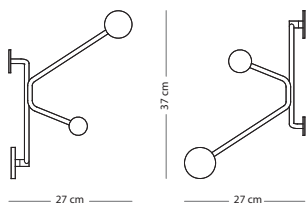

Hook wall coat rack - outer corners

Item no. 09A

Assembly

CONSTRUCTION MATERIAL

SIZE

Steel

27x27x37

€ 95,00

WOODEN KNOB FINISH

Solid oak - Hardwax oil: White 1015

STEEL FINISH

Powder coated - All available colours except white matte