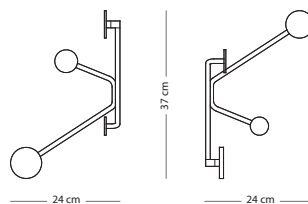

Hook wall coat rack - inner corners

Item no. 099

Assembly

CONSTRUCTION MATERIAL

SIZE

Steel

24x24x37

€ 95,00

WOODEN KNOB FINISH

Solid oak - Hardwax oil: White 1015

STEEL FINISH

Powder coated - All available colours except white matte