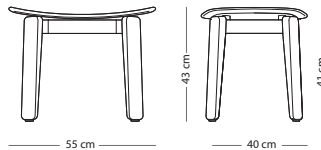

## Nora lounge chair - upholstered backrest

Item no. 1D3

Seat height - 39 cm

## Nora stool

Item no. 1E0 - special edition  
Item no. 1DF

Seat height - 41 cm