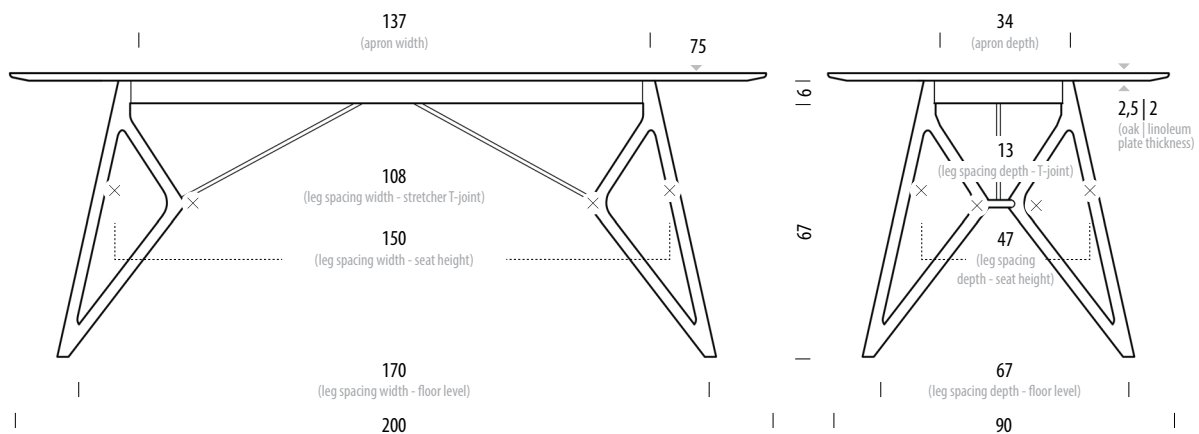

Basic info

Design	Salih Teskeredžić	
Product size	W: 180, D: 90, H: 75	
Packaging	W: 185, D: 97, H: 13,5	
Volume	0,24 m ³	
Net weight	44 kg	33 kg
Gross weight	49,4 kg (oak)	38,3 kg (linoleum)

Item no. 03C / 0A0

Leg spacing	Width	Depth	Height
Floor level	150	67	
Seat height	130	47	
Stretcher T-joint	88	13	
Apron	117	34	

Assembly 15 min / 2 persons

Plate	Thickness
	2 / 2,5

Selected options

Body

Oiled Oak
1015
White oil

For other material options, please see the Available materials section at the end of the product sheet.

Tink table 200

Base Solid oak, Plate Solid oak / Linoleum

reddot award 2016
winner

Basic info

Design	Salih Teskeredžić	
Product size	W: 200, D: 90, H: 75	
Packaging	W: 205, D: 97, H: 13,5	
Volume	0,27 m ³	
Net weight	47,9 kg	36 kg
Gross weight	53,8 kg (oak)	41,9 kg (linoleum)

Item no. 03D / OA1

Leg spacing	Width	Depth	Height
Floor level	170	67	
Seat height	150	47	
Stretcher T-joint	108	13	
Apron	137	34	

Assembly 15 min / 2 persons

Plate	Thickness
	2 / 2,5

Selected options

Body

Oiled Oak
1015
White oil