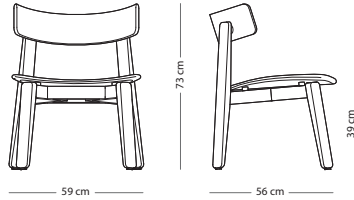

## Nora lounge chair - upholstered backrest

Item no. 1D3

Seat height - 39 cm