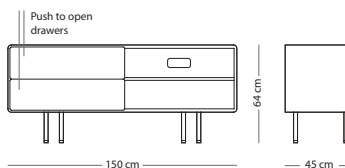

Storage units

Fina sideboard 150

Item no. 19C

CORPUS MATERIAL

SIZE **Solid oak**

150x45x64 € 1.140,00

WOOD FINISH

Solid oak - Hardwax oil: White 1015/Natural 1505

FRONTS

Linoleum - Nero 4023/Mushroom 4176

LEGS

Powder coated steel