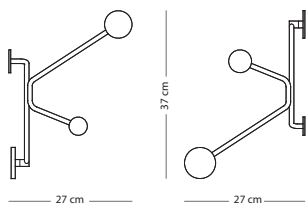

Hook wall coat rack - outer corners

Item no. 09A

Assembly

CONSTRUCTION MATERIAL

SIZE Steel

27x27x37 € 95,00

WOODEN KNOB FINISH

Solid oak - Hardwax oil: White 1015

STEEL FINISH

Powder coated - All available colours except white matte