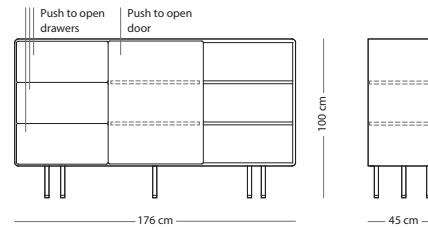

Fina dresser 176

Item no. 19E

Assembly

CORPUS MATERIAL

WOOD FINISH

Solid oak - Hardwax oil: White 1015/Natural 1505

FRONTS

Linoleum - Nero 4023/Mushroom 4176

LEGS

Powder coated steel

SIZE

Solid oak

176x45x100

€ 1.890,00