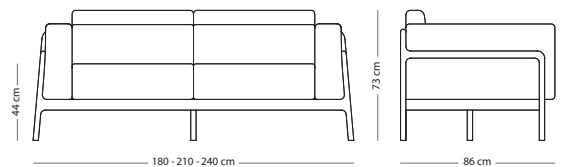

## Fawn sofa - 2, 3 and 3-plus seater

Item no: Varies per version, see table

  
Seat height - 44 cm  
Armrest height - 66 cm