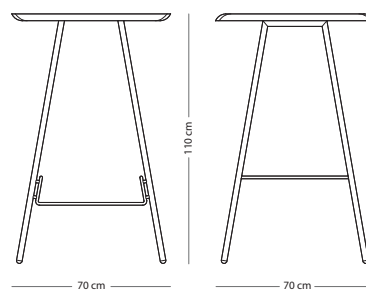

Leina bar table

Item no. 097

WOOD FINISH

Solid oak - Hardwax oil: White 1015/Natural 1505

STEEL FINISH

Powder coated - All available colours

CONSTRUCTION MATERIAL

PLATE MATERIAL

Steel

Solid oak

€ 590,00