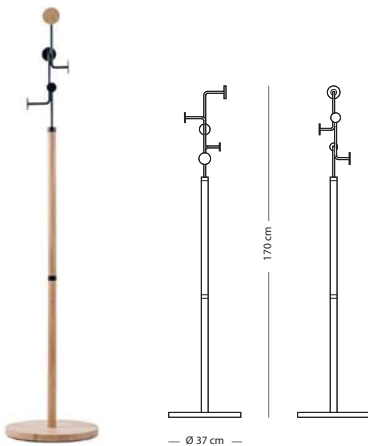

Hook coat stand

Item no. 110

Assembly

Care and repair kit solid wood

Item no. 0C2

FINISH

Solid oak - Hardwax oil Natural 1505 / Hardwax oil White 1015

Contents:

Bottle
hardwax oil

Sand paper
120,400

Scouring Pad

Cotton
cloth

Wax

CONSTRUCTION MATERIAL

SIZE

Ø 37x170

Steel

€ 260,00

C&R box
(0C2)

€ 19,50

WOOD FINISH

Solid oak - Hardwax oil: White 1015

STEEL FINISH

Powder coated - All available colours