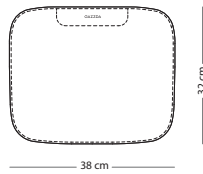

Leina seat cushion

Item no. 0C0

CONSTRUCTION MATERIAL

Steel

SEAT MATERIAL

Solid oak

Regular

€ 390,00

Low

€ 380,00

UPHOLSTERY MATERIAL

Dakar leather (all colours)

€ 80,00