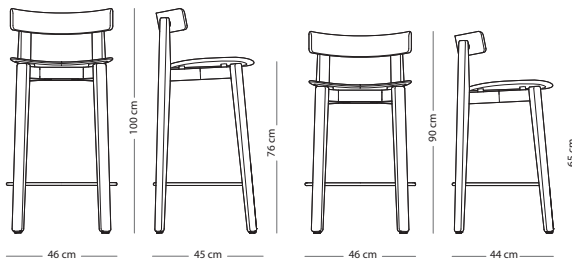

## Nora stool

Item no. 1E0 - special edition  
Item no. 1DF

Seat height - 41 cm

## Nora bar chair - with backrest

Item no. 1CE - special edition - regular  
Item no. 1CD - special edition - low  
Item no. 185 - regular  
Item no. 186 - low

Seat height regular - 76 cm  
Seat height low - 65 cm