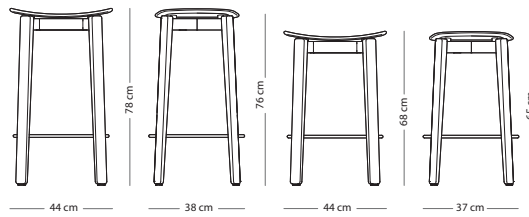

## Nora bar chair - without backrest

Item no. 1D0 - special edition - regular  
 Item no. 1CF - special edition - low  
 Item no. 187 - regular  
 Item no. 188 - low

Seat height regular - 76 cm  
 Seat height low - 65 cm