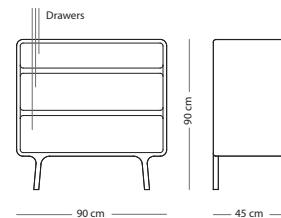

Fawn drawer

Item no. 01D

WOOD FINISH

Solid oak - Hardwax oil: White 1015/Natural 1505

Fully assembled product

CORPUS MATERIAL

SIZE Solid oak

90x45x90 € 1.390,00