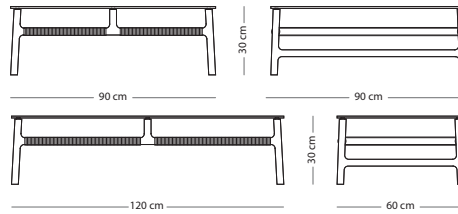

Fawn coffee table

Item no: Varies per version, see table

WOOD FINISH

Solid oak - Hardwax oil: White 1015/Natural 1505

TEMPERED GLASS

Petrol/Gray

ROPE

Cotton - Rope

Fully assembled product

PLATE MATERIAL

SIZE Tempered glass

90x90x30 (08A) € 690,00

120x60x30 (08B) € 690,00

Fawn side table

Item no. 08C