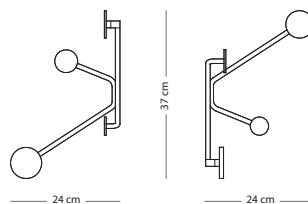

Hook wall coat rack - inner corners

Item no. 099

Assembly

CONSTRUCTION MATERIAL

SIZE Steel

24x24x37 € 95,00

WOODEN KNOB FINISH

Solid oak - Hardwax oil: White 1015

STEEL FINISH

Powder coated - All available colours except white matte