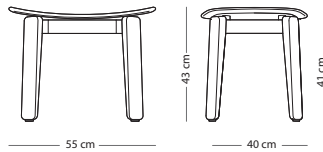

## Nora lounge chair - upholstered backrest

Item no. 1D3

Seat height - 39 cm

## Nora stool

Item no. 1E0 - special edition  
Item no. 1DF

Seat height - 41 cm