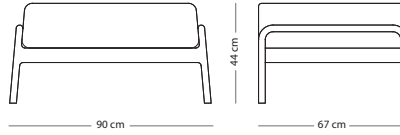

Fawn footstool

Item no. 089

Seat height - 44 cm

FRAME MATERIAL

WOOD FINISH

Solid oak - Hardwax oil: White 1015/Natural 1505

Fully assembled product

UPHOLSTERY MATERIAL

M. Line Flax
(all colours)

€ 890,00

Dakar leather
(all colours)

€ 990,00