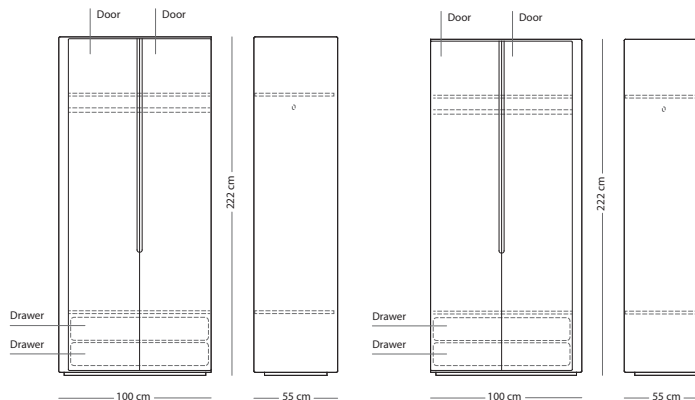

Ena modular wardrobe - hanger

Item no: Varies per version, see table

CORPUS MATERIAL

WOOD FINISH

Solid oak - Hardwax oil: White 1015/Natural 1505

FRONTS

MDF - White 9010

Fully assembled product

OPTION

Base module - left (06F)	€ 1.300,00
Right module - wide (06A)	€ 1.300,00