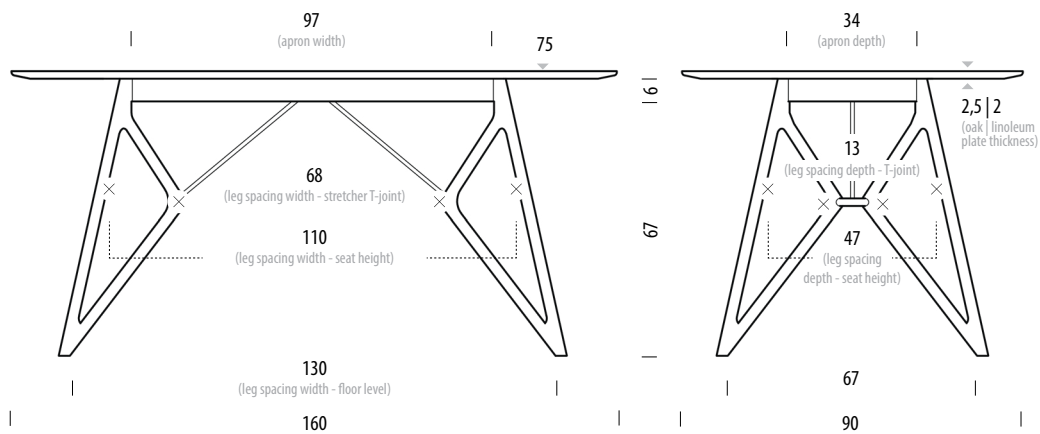

For all additional inquiries regarding Tink table products please feel free to [contact us](#).

Tink table 160

Base Solid oak, Plate Solid oak / Linoleum

reddot award 2016
winner

Basic info

Design	Salih Teskeredžić	
Product size	W: 160, D: 90, H: 75	
Packaging	W: 165, D: 97, H: 13,5	
Volume	0,22 m ³	
Net weight	40,8 kg	30,6 kg
Gross weight	45,6 kg	35,4 kg
	(oak)	(linoleum)

Item no. 03B / 09F

Leg spacing	Width	Depth	Height
Floor level	130	67	
Seat height	110	47	
Stretcher T-joint	68	13	
Apron	97	34	

Assembly 15 min / 2 persons

Plate	Thickness
	2 / 2,5

Selected options

Body

Oiled Oak
1015
White oil