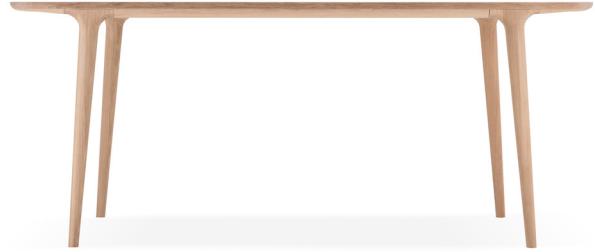

Fawn table 180

Base Solid oak, Plate Solid oak

Version: 1-8-2021

Basic info

Design	Salih Teskeredžić
Product size	W: 180, D: 90, H: 75
Packaging	W: 192,5, D: 96, H: 15
Volume	0,28 m³
Net weight	42,2 kg
Gross weight	47 kg