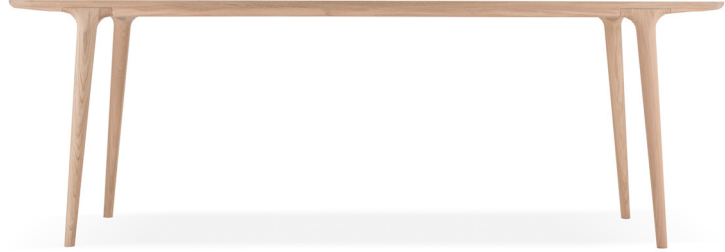

Fawn table 220

Base Solid oak, Plate Solid oak

Version: 1-8-2021

Basic info

Design	Salih Teskeredžić
Product size	W: 220, D: 90, H: 75
Packaging	W: 232,5, D: 96, H: 15
Volume	0,34 m³
Net weight	51 kg
Gross weight	57,5 kg