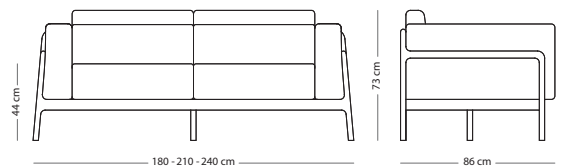

Item no: Varies per version, see table

Seat height - 44 cm
Armrest height - 66 cm

UPHOLSTERY MATERIAL

SIZE

M.Line Flax

Dakar leather

2-seater
(086 - 180 cm)

€ 1.990,00