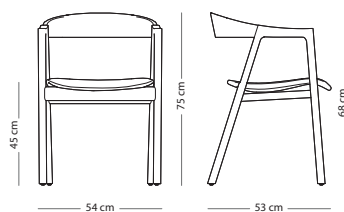

FRAME MATERIAL

Seat height - 45 cm
Armrest height - 70,5 cm

Ava bench

Item no. 1C9 - special edition
Item no. 182

WOOD FINISH

- Solid oak - Hardwax oil: White 1015/Natural 1505
- Coloured oak - Lacquer: Charcoal 7021, Black 9005 or custom RAL (MOQ = 20 pcs)

FRAME MATERIAL

Seat height - 45 cm
Armrest height - 70,5 cm

Muna chair

Item no. 1CB - special edition
Item no. 0F0

WOOD FINISH

- Solid oak - Hardwax oil: White 1015/Natural 1505
- Coloured oak - Lacquer: Charcoal 7021, Black 9005 or custom RAL (MOQ = 20 pcs)