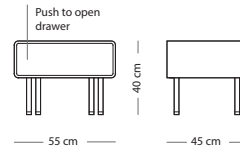

Fina nightstand

Item no. 068

WOOD FINISH

Solid oak - Hardwax oil: White 1015/Natural 1505

FRONTS

Linoleum - Nero 4023/Mushroom 4176

LEGS

Powder coated steel

CORPUS MATERIAL

SIZE

55x45x40

Solid oak

€ 350,00