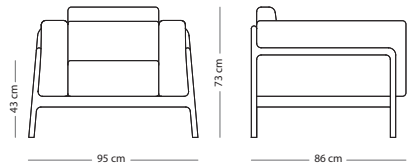

Fawn armchair

Item no. 085

Seat height - 44 cm
Armrest height - 66 cm

FRAME MATERIAL

WOOD FINISH

Solid oak - Hardwax oil: White 1015/Natural 1505

Fully assembled product

UPHOLSTERY MATERIAL

M. Line Flax
(all colours)

Solid oak

€ 1.490,00

Dakar leather
(all colours)

€ 1.790,00