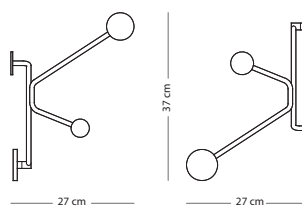

Hook wall coat rack - outer corners

Item no. 09A

Assembly

CONSTRUCTION MATERIAL

SIZE Steel

27x27x37 € 95,00

WOODEN KNOB FINISH

Solid oak - Hardwax oil: White 1015

STEEL FINISH

Powder coated - All available colours except white matte