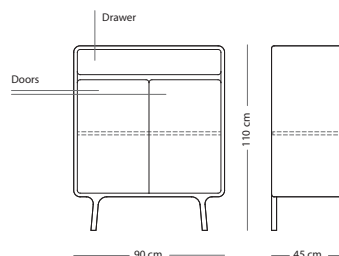

Fully assembled product

CORPUS MATERIAL

SIZE Solid oak

90x45x90 € 1.390,00

Fawn cabinet

Item no. 01C

WOOD FINISH

Solid oak - Hardwax oil: White 1015/Natural 1505