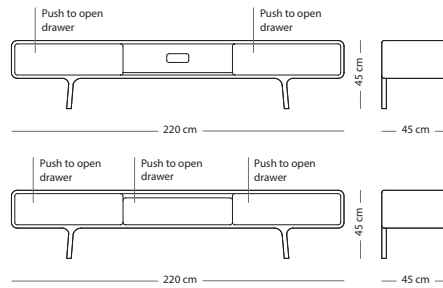

Fawn lowboard

Item no: Varies per version, see table

WOOD FINISH

Solid oak - Hardwax oil: White 1015/Natural 1505

Fully assembled product

CORPUS MATERIAL

OPTION Solid oak

Two drawers (01A) € 1.490,00

Three drawers (01B) € 1.590,00