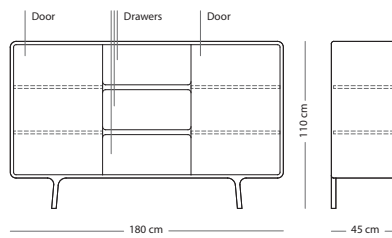

Fawn dresser

Item no. 01E

WOOD FINISH

Solid oak - Hardwax oil: White 1015/Natural 1505

Fully assembled product

CORPUS MATERIAL

SIZE Solid oak

180x45x110 € 1.890,00