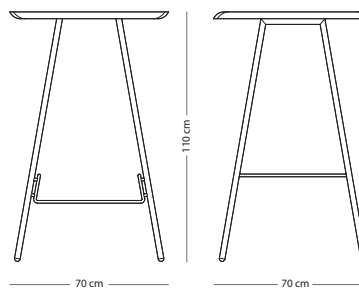

Leina bar table

Item no. 097

WOOD FINISH

Solid oak - Hardwax oil: White 1015/Natural 1505

STEEL FINISH

Powder coated - All available colours

CONSTRUCTION MATERIAL

PLATE MATERIAL

Steel

Solid oak

€ 590,00