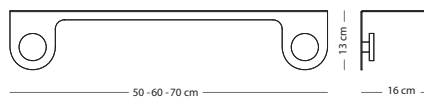

SIZE

26x11x12

Solid oak

€ 55,00

Walnut

€ 75,00

Hook wall shelf

Item no: Varies per version, see table