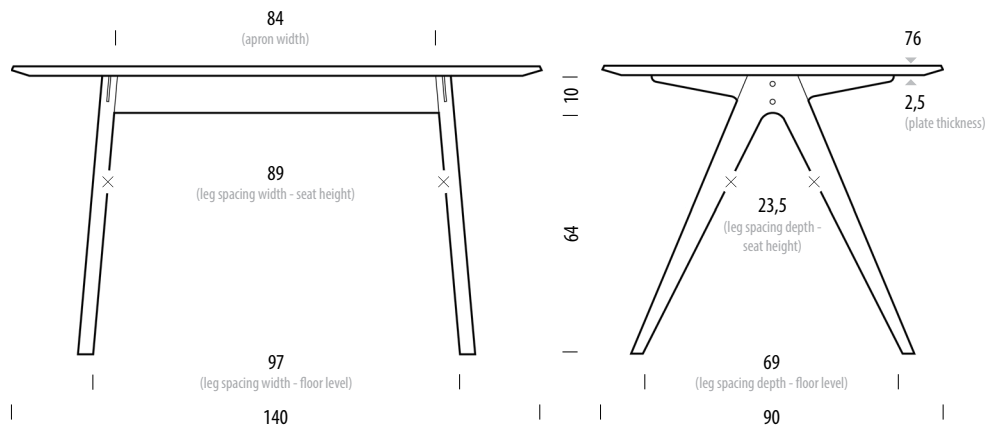

Item no. 1DA

Leg spacing	Width	Depth	Height
Floor level	97	69	
Seat height	89	23,5	
Apron height	84		

Assembly 15 min / 2 persons

Plate	Thickness
	2,5