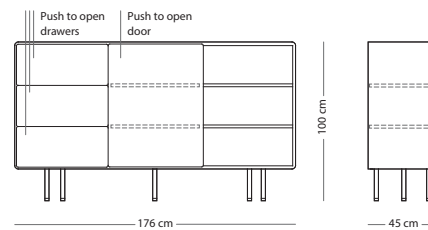

Fina dresser 176

Item no. 19E

CORPUS MATERIAL

WOOD FINISH

Solid oak - Hardwax oil: White 1015/Natural 1505

FRONTS

Linoleum - Nero 4023/Mushroom 4176

LEGS

Powder coated steel

SIZE

Solid oak

176x45x100

€ 1.890,00