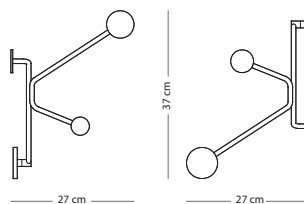

Hook wall coat rack - outer corners

Item no. 09A

Assembly

CONSTRUCTION MATERIAL

SIZE Steel

27x27x37 € 95,00

WOODEN KNOB FINISH

Solid oak - Hardwax oil: White 1015

STEEL FINISH

Powder coated - All available colours except white matte