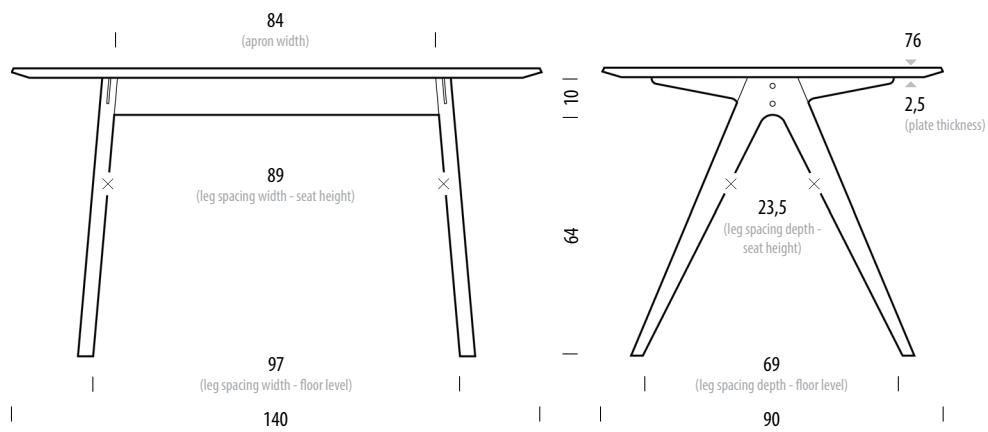

Item no. 1DA

Leg spacing	Width	Depth	Height
Floor level	97	69	
Seat height	89	23,5	
Apron height	84		

Assembly 15 min / 2 persons

Plate	Thickness
	2,5