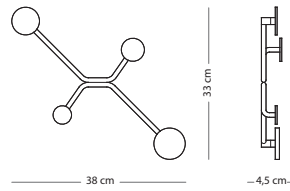

Hook wall coat rack - straight walls

Item no. 098

Assembly

CONSTRUCTION MATERIAL

SIZE Steel

38x4,5x33 € 95,00

WOODEN KNOB FINISH

Solid oak - Hardwax oil: White 1015

STEEL FINISH

Powder coated - All available colours except white matte