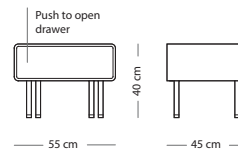

Fina nightstand

Item no. 068

WOOD FINISH

Solid oak - Hardwax oil: White 1015/Natural 1505

FRONTS

Linoleum - Nero 4023/Mushroom 4176

LEGS

Powder coated steel

CORPUS MATERIAL

SIZE

Solid oak

55x45x40

€ 350,00