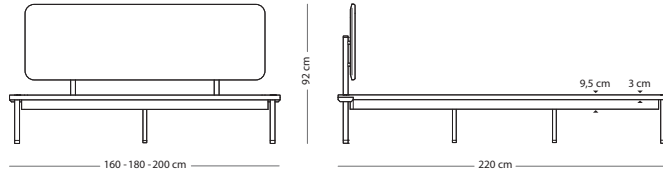

Fina bed

Item no: Varies per version, see table

WOOD FINISH

Solid oak - Hardwax oil: White 1015/Natural 1505

OTHER DIMENSIONS

UK, US, AUS standards also available

LEGS

Powder coated steel - Black matte 9005/Mushroom matte 1013

*Slats included (2 cm height)

Not included

Mattress

HEADBOARD MATERIAL

FOR MATTRES SIZE

140x200
(1A5)

€ 990,00

€ 1.440,00

160x200
(1E1)

€ 1.090,00

€ 1.540,00

180x200
(1E2)

€ 1.190,00

€ 1.640,00