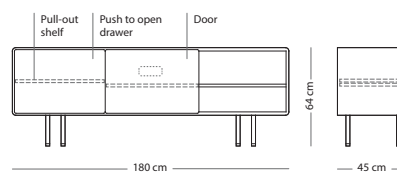

Fina sideboard 180

Item no. 065

CORPUS MATERIAL

SIZE **Solid oak**

180x45x64 € 1.290,00

WOOD FINISH

Solid oak - Hardwax oil: White 1015/Natural 1505

FRONTS

Linoleum - Nero 4023/Mushroom 4176

LEGS

Powder coated steel