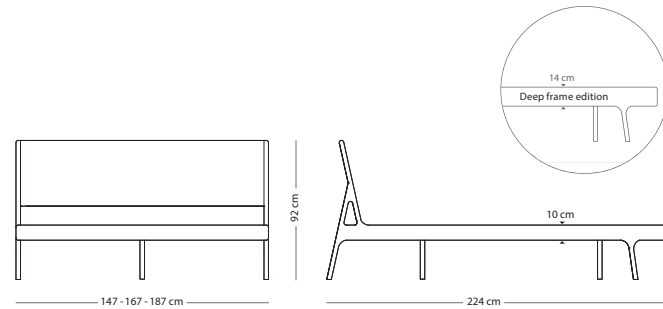

Fawn bed

Item no: Varies per version, see table

HEADBOARD MATERIAL

FOR MATTRES SIZE

140x200
(0A8 - webbing | 022 - upholstery)

€ 1.040,00

€ 1.040,00

€ 1.060,00

€ 1.490,00

160x200
(0AB - webbing | 024 - upholstery)

€ 1.140,00

€ 1.140,00

€ 1.160,00

€ 1.590,00

180x200
(0AC - webbing | 025 - upholstery)

€ 1.240,00

€ 1.240,00

€ 1.260,00

€ 1.690,00

Deep frame edition (14 cm frame height)

140x200
(0AF - webbing | 02A - upholstery)

€ 1.140,00

€ 1.140,00

€ 1.160,00

€ 1.590,00

160x200
(0B0 - webbing | 02B - upholstery)

€ 1.240,00

€ 1.240,00

€ 1.260,00

€ 1.690,00

180x200
(0B1 - webbing | 02C - upholstery)

€ 1.340,00

€ 1.340,00

€ 1.360,00

€ 1.790,00

WOOD FINISH

Solid oak - Hardwax oil: White 1015/Natural 1505

OTHER DIMENSIONS

UK, US, AUS standards also available

Not included

Mattress & slats

*SLATS optional (6 cm height)

70x200 (181) € 100,00

80x200 (0CA) € 110,00

90x200 (0CD) € 120,00