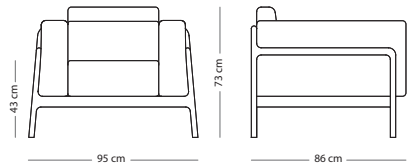

Fawn armchair

Item no. 085

Seat height - 44 cm
Armrest height - 66 cm

FRAME MATERIAL

UPHOLSTERY MATERIAL **Solid oak**

 **M. Line Flax** (all colours) € 1.490,00

 **Dakar leather** (all colours) € 1.790,00

WOOD FINISH