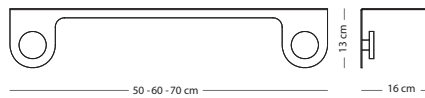

Hook wall shelf

Item no: Varies per version, see table

Assembly

CONSTRUCTION MATERIAL

SIZE

50x16x13
(107)

60x16x13
(108)

70x16x13
(109)

Steel

€ 60,00

€ 75,00

€ 90,00

WOODEN KNOB FINISH

Solid oak - Hardwax oil: White 1015

STEEL FINISH

Powder coated - All available colours