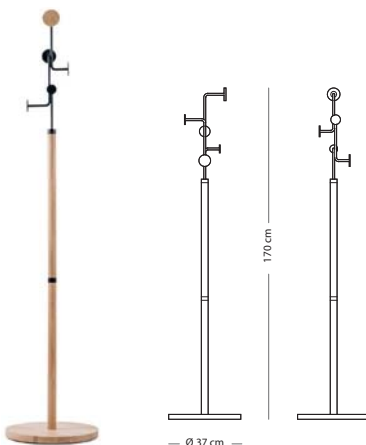

Hook coat stand

Item no. 110

Assembly

Care and repair kit solid wood

Item no. 0C2

FINISH

Solid oak - Hardwax oil Natural 1505 / Hardwax oil White 1015

Contents:

Bottle
hardwax oil

Sand paper
120,400

Scouring Pad

Cotton
cloth

Wax

CONSTRUCTION MATERIAL

SIZE

Ø 37x170

Steel

€ 260,00

C&R box
(0C2)

€ 19,50

WOOD FINISH

Solid oak - Hardwax oil: White 1015

STEEL FINISH

Powder coated - All available colours