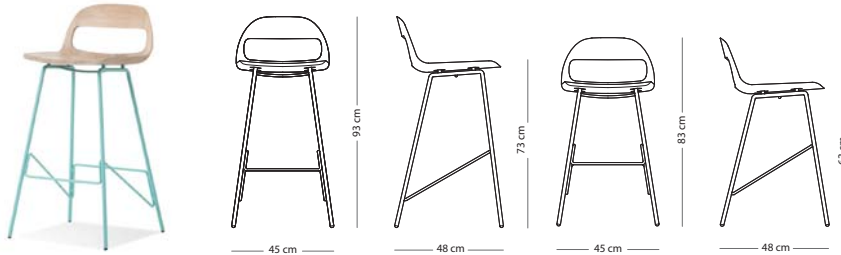

SEAT MATERIAL

Webbing
 (all colours)

€ 490,00

Ena chair

Item no. 069

Seat height - 47 cm

FRAME MATERIAL

Solid oak

Toledo leather
 (all colours)

€ 295,00

Leina bar chair

Item no. 095 - regular
Item no. 096 - low

Seat height regular - 73 cm
Seat height low - 63 cm

WOOD FINISH

Solid oak - Hardwax oil: White 1015/Natural 1505