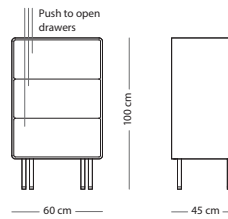

Fina drawer

Item no. 067

WOOD FINISH

Solid oak - Hardwax oil: White 1015/Natural 1505

FRONTS

Linoleum - Nero 4023/Mushroom 4176

LEGS

Powder coated steel

CORPUS MATERIAL

SIZE

Solid oak

60x45x100

€ 990,00