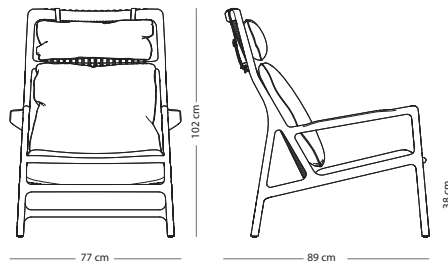

Toledo leather
 (all colours)

€ 295,00

Leina bar chair

Item no. 095 - regular
Item no. 096 - low

Seat height regular - 73 cm
Seat height low - 63 cm

WOOD FINISH

Solid oak - Hardwax oil: White 1015/Natural 1505

Dedo lounge chair

Item no. 091

Seat height - 38 cm

WOOD FINISH

Solid oak - Hardwax oil: White 1015/Natural 1505

ROPE

Cotton - Rope

Felten gliders are included