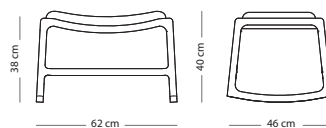

Dedo footstool

Item no. 092

Seat height - 38 cm

FRAME MATERIAL

Solid oak

UPHOLSTERY MATERIAL

M. Line Flax
(all colours)

€ 390,00

Dakar leather
(all colours)

€ 440,00

WOOD FINISH

Solid oak - Hardwax oil: White 1015/Natural 1505

Fully assembled product