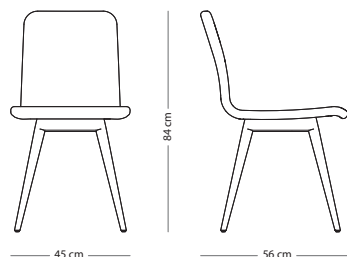

Fawn chair

Item no. 083

Seat height - 47 cm

FRAME MATERIAL

Solid oak

WOOD FINISH

Solid oak - Hardwax oil: White 1015/Natural 1505

*Felten gliders are included
 Fully assembled product*

SEAT MATERIAL

Webbing
 (all colours)

€ 490,00

Ena chair

Item no. 069

Seat height - 47 cm

FRAME MATERIAL

Solid oak