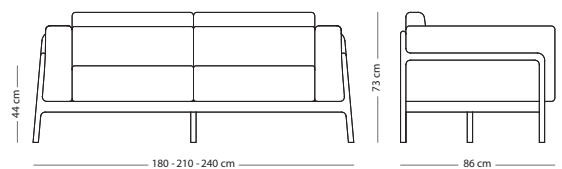

Fawn sofa - 2, 3 and 3-plus seater

Item no: Varies per version, see table

Seat height - 44 cm
Armrest height - 66 cm

UPHOLSTERY MATERIAL

SIZE **M.Line Flax** **Dakar leather**

2-seater (086 - 180 cm) € 1.990,00 € 2.590,00

3-seater (087 - 210 cm) € 2.290,00 € 2.890,00

3-plus seater (088 - 240 cm) € 2.590,00 € 3.190,00

WOOD FINISH

Solid oak - Hardwax oil: White 1015/Natural 1505

Fully assembled product