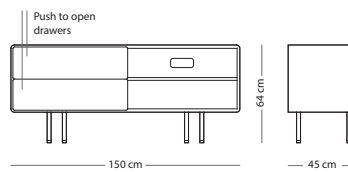

Storage units

Fina sideboard 150

Item no. 19C

CORPUS MATERIAL

SIZE **Solid oak**

150x45x64 € 1.140,00

WOOD FINISH

Solid oak - Hardwax oil: White 1015/Natural 1505

FRONTS

Linoleum - Nero 4023/Mushroom 4176

LEGS

Powder coated steel