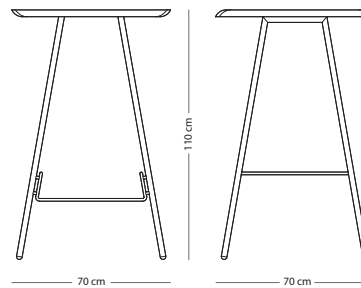

Leina bar table

Item no. 097

WOOD FINISH

Solid oak - Hardwax oil: White 1015/Natural 1505

STEEL FINISH

Powder coated - All available colours

CONSTRUCTION MATERIAL

PLATE MATERIAL

Steel

Solid oak

€ 590,00