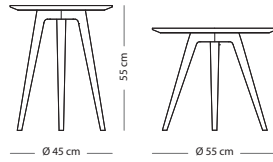

Fully assembled product

PLATE MATERIAL

SIZE

Tempered glass

42x34x46

€ 350,00

Arp side table

Item no: Varies per version, see table

PLATE MATERIAL

SIZE **Linoleum**

Ø 45x55 (017) € 220,00

Ø 55x45 (018) € 240,00

WOOD FINISH

Solid oak - Hardwax oil: White 1015/Natural 1505

LINOLEUM

All available colours