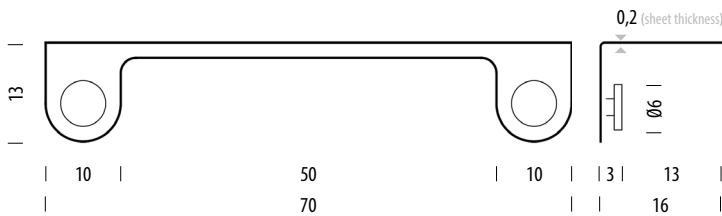

Hook Wall Shelf 70

Base Powder-coated steel, ^{Wooden knobs} Solid oak

Version: 1-1-2023

Basic info

Design	Mustafa Čohadžić
Product size	W: 70, D: 16, H: 13
Packaging	W: 71,5, D: 17, H: 14
Volume	0,017 m³
Net weight	2,3 kg
Gross weight	3 kg

Item no. 108

Assembly 15 min / 1 person

Metal sheet

Thickness (cm)

0,2

Selected options

Knobs

Shelf

Oiled Oak
1015
White oil

RAL 9016
White

RAL 9005
Black

RAL 3015
Light pink

RAL 6027
Light green

Indicated materials and colours are selected by Gazzda as best-selling items and their lead time is shorter than of made-to-order options. Please consult the current price list or our customer service for the lead time of selected options.