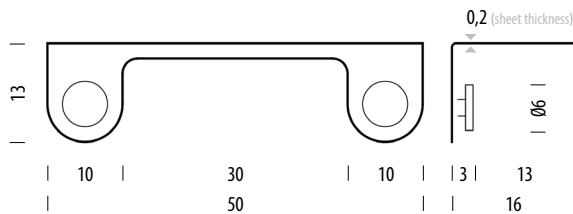

#### Dimensions (tolerances)

The dimensions shown are indicative, they may vary due to the natural properties of wood, season, or manufacturing processes. Deviations from the specified size may occur, usually no more than 1 cm.

## Basic info

<b>Design</b>	Mustafa Čohadžić
<b>Product size</b>	W: 50, D: 16, H: 13
<b>Packaging</b>	W: 51,5, D: 17, H: 14
<b>Volume</b>	0,012 m <sup>3</sup>
<b>Net weight</b>	1,8 kg
<b>Gross weight</b>	2,5 kg