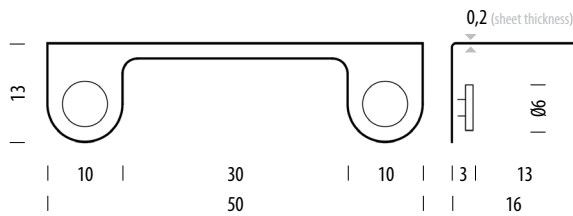

#### Dimensions (tolerances)

The dimensions shown are indicative, they may vary due to the natural properties of wood, season, or manufacturing processes. Deviations from the specified size may occur, usually no more than 1 cm.

## Basic info

<b>Design</b>	Mustafa Čohadžić
<b>Product size</b>	W: 50, D: 16, H: 13
<b>Packaging</b>	W: 51,5, D: 17, H: 14
<b>Volume</b>	0,012 m <sup>3</sup>
<b>Net weight</b>	1,8 kg
<b>Gross weight</b>	2,5 kg