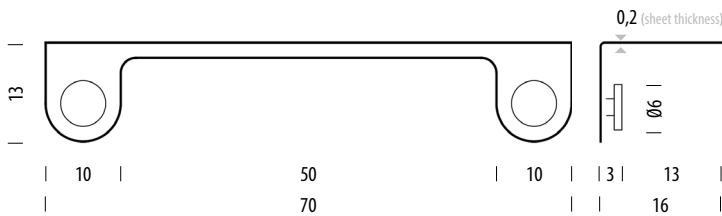

Hook Wall Shelf 60

Base Powder-coated steel, ^{Wooden knobs} Solid oak

Version: 1-1-2023

Basic info

| | |
|---------------------|-----------------------|
| Design | Mustafa Čohadžić |
| Product size | W: 60, D: 16, H: 13 |
| Packaging | W: 61,5, D: 17, H: 14 |
| Volume | 0,015 m ³ |
| Net weight | 2,1 kg |
| Gross weight | 2,8 kg |

Item no. 108

Assembly 15 min / 1 person

Metal sheet

Thickness (cm)

0,2

Selected options

Knobs

Shelf

Hook Wall Shelf 70

Base Powder-coated steel, ^{Wooden knobs} Solid oak

Version: 1-1-2023

Basic info

| | |
|---------------------|-----------------------|
| Design | Mustafa Čohadžić |
| Product size | W: 70, D: 16, H: 13 |
| Packaging | W: 71,5, D: 17, H: 14 |
| Volume | 0,017 m ³ |
| Net weight | 2,3 kg |
| Gross weight | 3 kg |