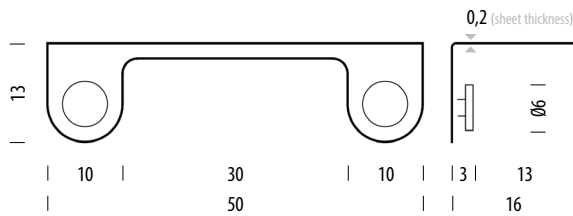

Product changes

Please note that Gazzda reserves the right to alter construction and design without notice.

Dimensions (tolerances)

The dimensions shown are indicative, they may vary due to the natural properties of wood, season, or manufacturing processes. Deviations from the specified size may occur, usually no more than 1 cm.

For all additional inquiries regarding Hook Wall Shelves please feel free to [contact us](#).

Hook Wall Shelf 50

Base Powder-coated steel, ^{Wooden knobs} Solid oak

Version: 1-1-2023

Basic info

| | |
|---------------------|-----------------------|
| Design | Mustafa Čohadžić |
| Product size | W: 50, D: 16, H: 13 |
| Packaging | W: 51,5, D: 17, H: 14 |
| Volume | 0,012 m ³ |
| Net weight | 1,8 kg |
| Gross weight | 2,5 kg |

Item no. 107

Assembly 15 min / 1 person

Metal sheet

Thickness (cm)

0,2

Selected options

Knobs

Shelf