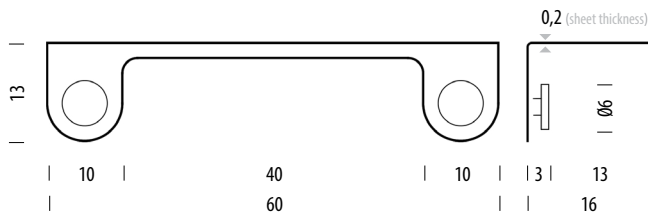

For all additional inquiries regarding Hook Wall Shelves please feel free to [contact us](#).

Hook Wall Shelf 50

Base Powder-coated steel, ^{Wooden knobs} Solid oak

Version: 1-1-2023

Basic info

| | |
|---------------------|-----------------------|
| Design | Mustafa Čohadžić |
| Product size | W: 50, D: 16, H: 13 |
| Packaging | W: 51,5, D: 17, H: 14 |
| Volume | 0,012 m ³ |
| Net weight | 1,8 kg |
| Gross weight | 2,5 kg |

Hook Wall Shelf 60

Base Powder-coated steel, ^{Wooden knobs} Solid oak

Version: 1-1-2023

Basic info

| | |
|---------------------|-----------------------|
| Design | Mustafa Čohadžić |
| Product size | W: 60, D: 16, H: 13 |
| Packaging | W: 61,5, D: 17, H: 14 |
| Volume | 0,015 m ³ |
| Net weight | 2,1 kg |
| Gross weight | 2,8 kg |