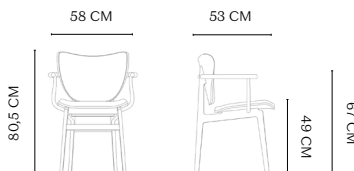

## PACKAGING DIMENSIONS

W 64 cm / D 48 cm / H 98 cm

The Elephant Chair is a dining chair version of the popular Elephant Lounge Chair. With a gently curved back with the same soft curve as the lounge chair and a sculptural wood base the Elephant Chair brings comfort to the table.

## DIMENSIONS

W 58 CM / D 53 CM / H 80,5 CM / SH 49 CM

Armrest Height: 67 CM