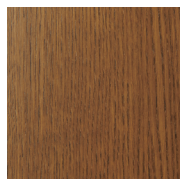

UPHOLSTERY

DIMENSIONS

W 58 CM / D 53 CM / H 80,5 CM / SH 49 CM

Armrest Height: 67 CM

ELEPHANT CHAIR ARMREST — 2022

KRISTIAN SOFUS HANSEN & TOMMY HYLDAHL

OAK FINISHES

NATURAL OAK

LIGHT SMOKED OAK

DARK SMOKED OAK

BLACK OAK

DETAIL SHOTS

NATURAL OAK

SPECTRUM/NOIR MINERAL 30160