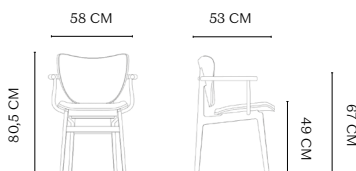

PACKAGING DIMENSIONS

W 64 cm / D 48 cm / H 98 cm

The Elephant Chair is a dining chair version of the popular Elephant Lounge Chair. With a gently curved back with the same soft curve as the lounge chair and a sculptural wood base the Elephant Chair brings comfort to the table.

UPHOLSTERY

DIMENSIONS

W 58 CM / D 53 CM / H 80,5 CM / SH 49 CM

Armrest Height: 67 CM

ELEPHANT CHAIR ARMREST — 2022

KRISTIAN SOFUS HANSEN & TOMMY HYLDAHL

OAK FINISHES

NATURAL OAK