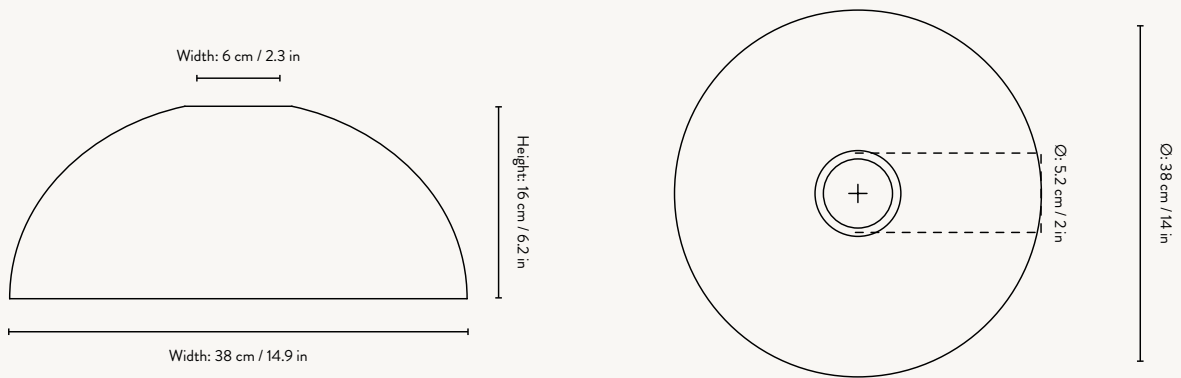

DOME SHADE

ANGLE SHADE

RECORD SHADE