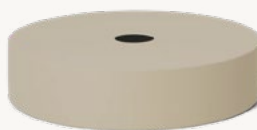

100302693
Cashmere