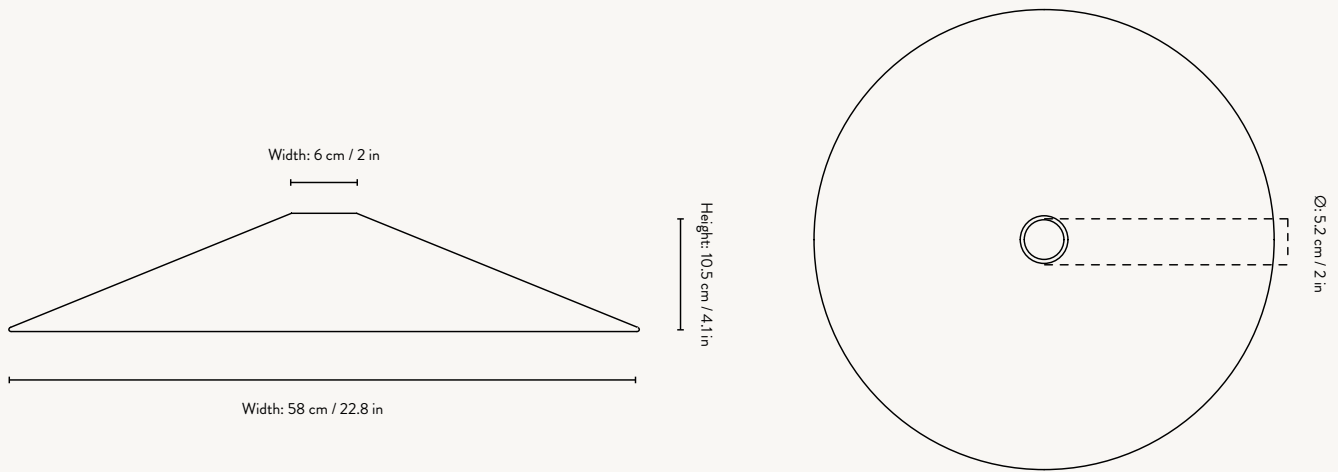

ANGLE SHADE