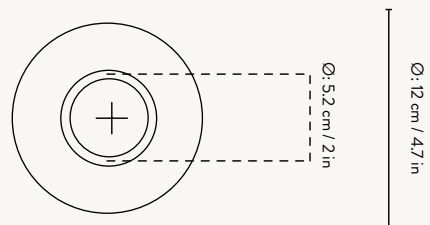

CONE SHADE

HOOP SHADE

DISC SHADE