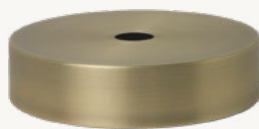

Fits Collect
Pendants

Fits Collect
Pendants

COLLECT - DOME SHADE

Size: Ø: 38 x H: 16 cm
Ø: 15 x H: 6.3 in
Material: Powder coated iron.
Brass plated iron.
White inside lampshade
Care: Wipe with a damp cloth
Info: Registered design
Country: China
Net. weight: 1 kg
Packsize: 2

COLLECT - ANGLE SHADE

Size: Ø: 58 x H: 10.5 cm
Ø: 22.8 x H: 4.1 in
Material: Powder coated iron.
White inside lampshade
Care: Wipe with a dry cloth
Country: China
Net. weight: 1.5 kg
Packsize: 1

Fits Collect
Pendants

5145
Brass

COLLECT - RECORD SHADE

Size: Ø: 30 x H: 7 cm
Ø: 11.8 x H: 2.8 in
Material: Powder coated iron.
Brass plated iron.
White inside lampshade
Care: Wipe with a damp cloth
Info: Registered design
Country: China
Net. weight: 1.1 kg
Packsize: 2