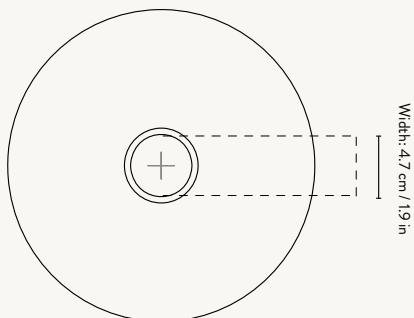

COLLECT - ANGLE SHADE

Size: Ø: 58 x H: 10.5 cm
Ø: 22.8 x H: 4.1 in
Material: Powder coated iron.
White inside lampshade
Care: Wipe with a dry cloth
Country: China
Net. weight: 1.5 kg
Packsize: 1

Fits Collect
Pendants

100302102
Light Grey

100302693
Cashmere

5145
Brass

5124
Black

COLLECT - RECORD SHADE

Size: Ø: 30 x H: 7 cm
Ø: 11.8 x H: 2.8 in
Material: Powder coated iron.
Brass plated iron.
White inside lampshade
Care: Wipe with a damp cloth
Info: Registered design
Country: China
Net. weight: 1.1 kg
Packsize: 2

OPAL SHADE - SPHERE

Size: Ø: 25 x H: 23.6 cm
Ø: 9.8 x H: 9.3 in
Material: Opal glass
Opal glass with glossy finish
Glass with solid coloured dots
Care: Wipe with a dry cloth
Info: Mouth-blown glass
Country: China
Net. weight: 0.9 kg
Packsize: 2

OPAL SHADE - TALL

Size: Ø: 18.6 x H: 34.2 cm
Ø: 7.3 x H: 13.5 in
Material: Opal glass
Opal glass with glossy finish
Glass with solid coloured dots
Care: Wipe with a dry cloth
Info: Mouth-blown glass
Country: China
Net. weight: 1.2 kg
Packsize: 2