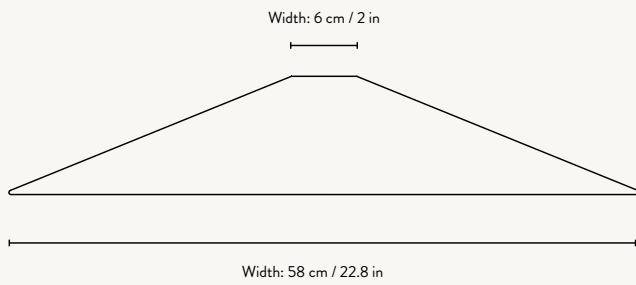

ANGLE SHADE