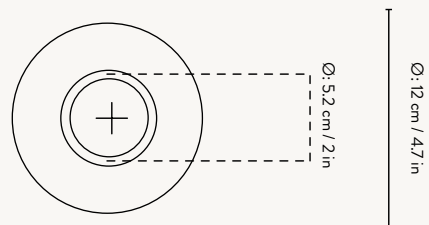

CONE SHADE

HOOP SHADE

DISC SHADE