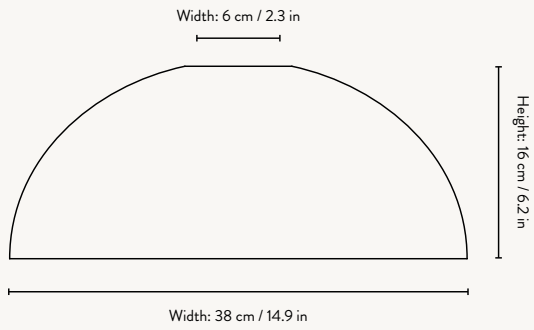

DOME SHADE

ANGLE SHADE

RECORD SHADE