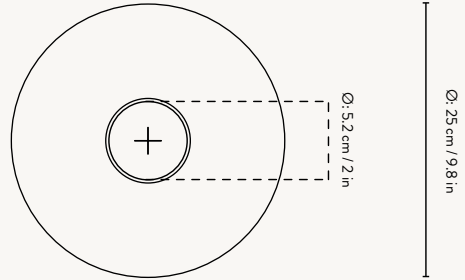

CONE SHADE

HOOP SHADE

DISC SHADE