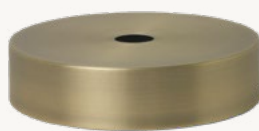

Fits Collect
Pendants

Fits Collect
Pendants

COLLECT - DOME SHADE

Size: Ø: 38 x H: 16 cm
Ø: 15 x H: 6.3 in
Material: Powder coated iron.
Brass plated iron.
White inside lampshade
Care: Wipe with a damp cloth
Info: Registered design
Country: China
Net. weight: 1 kg
Packsize: 2

COLLECT - ANGLE SHADE

Size: Ø: 58 x H: 10.5 cm
Ø: 22.8 x H: 4.1 in
Material: Powder coated iron.
White inside lampshade
Care: Wipe with a dry cloth
Country: China
Net. weight: 1.5 kg
Packsize: 1

Fits Collect
Pendants

5145
Brass

COLLECT - RECORD SHADE

Size: Ø: 30 x H: 7 cm
Ø: 11.8 x H: 2.8 in
Material: Powder coated iron.
Brass plated iron.
White inside lampshade
Care: Wipe with a damp cloth
Info: Registered design
Country: China
Net. weight: 1.1 kg
Packsize: 2