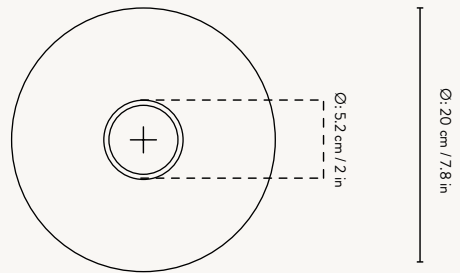

CONE SHADE

HOOP SHADE

DISC SHADE