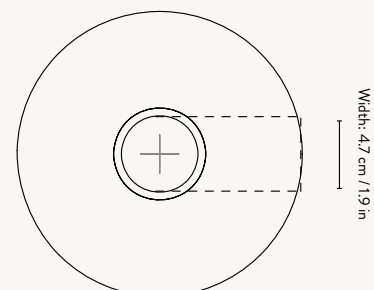

COLLECT - ANGLE SHADE

Size: Ø: 58 x H: 10.5 cm
Ø: 22.8 x H: 4.1 in
Material: Powder coated iron.
White inside lampshade
Care: Wipe with a dry cloth
Country: China
Net. weight: 1.5 kg
Packsize: 1

Fits Collect
Pendants

100302102
Light Grey

100302693
Cashmere

5145
Brass

5124
Black

COLLECT - RECORD SHADE

Size: Ø: 30 x H: 7 cm
Ø: 11.8 x H: 2.8 in
Material: Powder coated iron.
Brass plated iron.
White inside lampshade
Care: Wipe with a damp cloth
Info: Registered design
Country: China
Net. weight: 1.1 kg
Packsize: 2

OPAL SHADE - SPHERE

Size: Ø: 25 x H: 23.6 cm
Ø: 9.8 x H: 9.3 in
Material: Opal glass
Opal glass with glossy finish
Glass with solid coloured dots
Care: Wipe with a dry cloth
Info: Mouth-blown glass
Country: China
Net. weight: 0.9 kg
Packsize: 2

OPAL SHADE - TALL

Size: Ø: 18.6 x H: 34.2 cm
Ø: 7.3 x H: 13.5 in
Material: Opal glass
Opal glass with glossy finish
Glass with solid coloured dots
Care: Wipe with a dry cloth
Info: Mouth-blown glass
Country: China
Net. weight: 1.2 kg
Packsize: 2