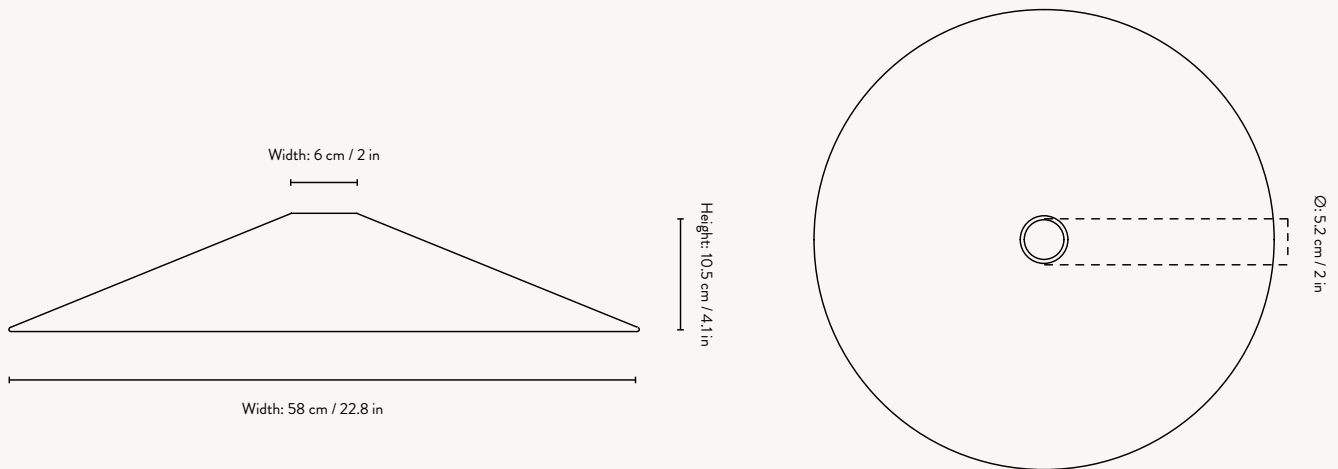

ANGLE SHADE