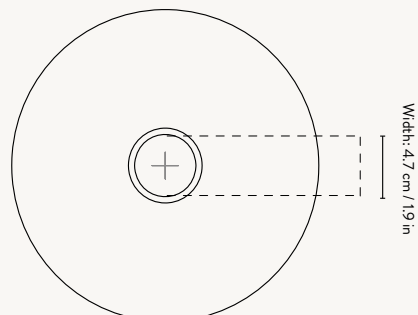

COLLECT - ANGLE SHADE

Size: Ø: 58 x H: 10.5 cm
Ø: 22.8 x H: 4.1 in
Material: Powder coated iron.
White inside lampshade
Care: Wipe with a dry cloth
Country: China
Net. weight: 1.5 kg
Packsize: 1

Fits Collect
Pendants

100302102
Light Grey

100302693
Cashmere

5145
Brass

5124
Black

COLLECT - RECORD SHADE

Size: Ø: 30 x H: 7 cm
Ø: 11.8 x H: 2.8 in
Material: Powder coated iron.
Brass plated iron.
White inside lampshade
Care: Wipe with a damp cloth
Info: Registered design
Country: China
Net. weight: 1.1 kg
Packsize: 2

OPAL SHADE - SPHERE

Size: Ø: 25 x H: 23.6 cm
Ø: 9.8 x H: 9.3 in
Material: Opal glass
Opal glass with glossy finish
Glass with solid coloured dots
Care: Wipe with a dry cloth
Info: Mouth-blown glass
Country: China
Net. weight: 0.9 kg
Packsize: 2

OPAL SHADE - TALL

Size: Ø: 18.6 x H: 34.2 cm
Ø: 7.3 x H: 13.5 in
Material: Opal glass
Opal glass with glossy finish
Glass with solid coloured dots
Care: Wipe with a dry cloth
Info: Mouth-blown glass
Country: China
Net. weight: 1.2 kg
Packsize: 2