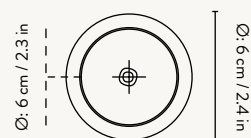

5110
Light Grey

100295693
Cashmere

5106
Brass

5108
Black

5111
Light Grey

100297693
Cashmere

5107
Brass

5109
Black

COLLECT - PENDANT - LOW

Size: Ø: 6 x H: 10.2 cm
Ø: 2.4 x H: 4 in

Material: Brass plated iron with a 3 metre fabric cord and canopy in the same colour.
All pendants: Brass ring included

Care: Wipe with a damp cloth

Info: Voltage: 220-240V - 50Hz.
Light source: E27 max 25 W CFL / 4W LED.
Bulb not included. Only approved for EU/NO/CH/UK. Separate version for US. Registered design

Country: China

Net. weight: 0.5 kg

Packsize: 2

COLLECT PENDANT - HIGH

Size: Ø: 6 x H: 17 cm
Ø: 2.4 x H: 6.7 in

Material: Brass plated iron with a 3 metre fabric cord and canopy in the same colour.
All pendants: Brass ring included

Care: Wipe with a damp cloth

Info: Voltage: 220-240V - 50Hz. Light source: E27 max 25 W CFL / 4W LED. Bulb not included. Only approved for EU/NO/CH/UK. Separate version for US. Registered design

Country: China

Net. weight: 0.6 kg

Packsize: 2