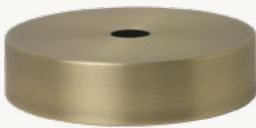

Fits Collect
Pendants

Fits Collect
Pendants

COLLECT - DOME SHADE

Size: Ø: 38 x H: 16 cm
Ø: 15 x H: 6.3 in
Material: Powder coated iron.
Brass plated iron.
White inside lampshade
Care: Wipe with a damp cloth
Info: Registered design
Country: China
Net. weight: 1 kg
Packsize: 2

COLLECT - ANGLE SHADE

Size: Ø: 58 x H: 10.5 cm
Ø: 22.8 x H: 4.1 in
Material: Powder coated iron.
White inside lampshade
Care: Wipe with a dry cloth
Country: China
Net. weight: 1.5 kg
Packsize: 1

Fits Collect
Pendants

5145
Brass

COLLECT - RECORD SHADE

Size: Ø: 30 x H: 7 cm
Ø: 11.8 x H: 2.8 in
Material: Powder coated iron.
Brass plated iron.
White inside lampshade
Care: Wipe with a damp cloth
Info: Registered design
Country: China
Net. weight: 1.1 kg
Packsize: 2