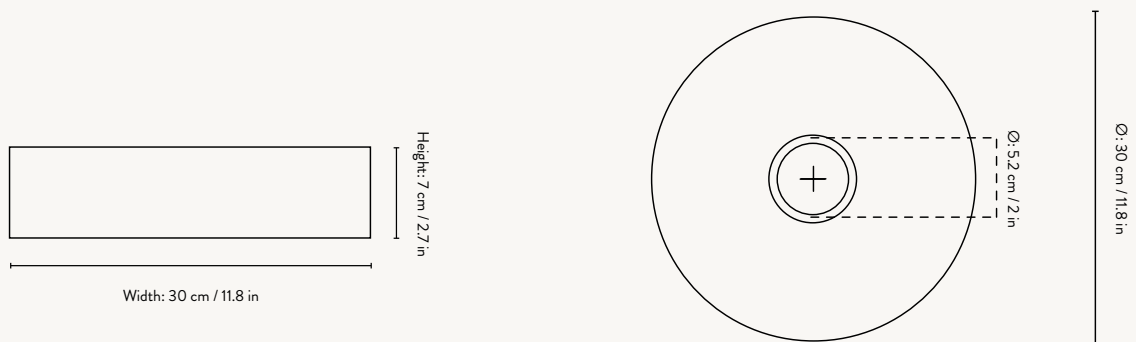

RECORD SHADE