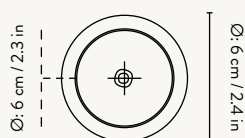

5110
Light Grey

100295693
Cashmere

5106
Brass

5108
Black

5111
Light Grey

100297693
Cashmere

5107
Brass

5109
Black

COLLECT - PENDANT - LOW

Size: Ø: 6 x H: 10.2 cm
Ø: 2.4 x H: 4 in

Material: Brass plated iron with a 3 metre fabric cord and canopy in the same colour.
All pendants: Brass ring included

Care: Wipe with a damp cloth

Info: Voltage: 220-240V - 50Hz.
Light source: E27 max 25 W CFL / 4W LED.
Bulb not included. Only approved for EU/NO/CH/UK. Separate version for US. Registered design

Country: China

Net. weight: 0.5 kg

Packsize: 2

COLLECT PENDANT - HIGH

Size: Ø: 6 x H: 17 cm
Ø: 2.4 x H: 6.7 in

Material: Brass plated iron with a 3 metre fabric cord and canopy in the same colour.
All pendants: Brass ring included

Care: Wipe with a damp cloth

Info: Voltage: 220-240V - 50Hz. Light source: E27 max 25 W CFL / 4W LED. Bulb not included. Only approved for EU/NO/CH/UK. Separate version for US. Registered design

Country: China

Net. weight: 0.6 kg

Packsize: 2