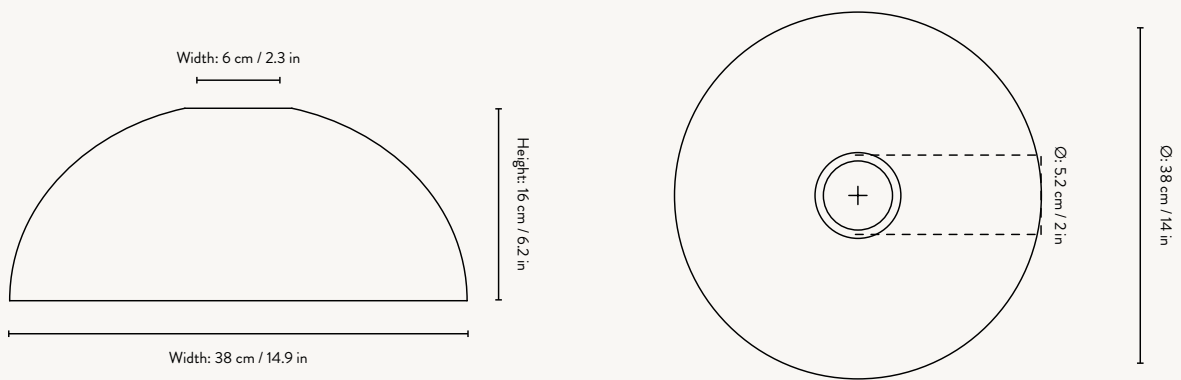

DOME SHADE

ANGLE SHADE

RECORD SHADE