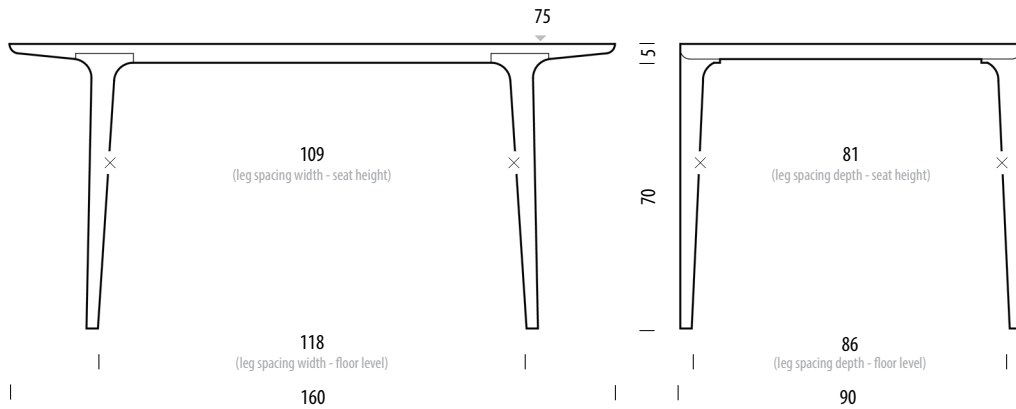

#### Dimensions (tolerances)

The dimensions shown are indicative and subject to variation, due to the natural properties of wood, seasonal factors, and manufacturing processes. Deviations from the specified size may occur, typically not exceeding 1 cm.

## Basic info

<b>Design</b>	Salih Teskeredžić	
<b>Product size</b>	W: 160, D: 90, H: 75	
<b>Packaging</b>	W: 172,5, D: 96, H: 15	
<b>Volume</b>	0,25 m <sup>3</sup>	
<b>Net weight</b>	34,6 kg	38,5 kg
<b>Gross weight</b>	38,4 kg (walnut)	42,7 kg (oak)

Item no. 08D / 2DD / 599

Leg spacing	Width	Depth	Height
Floor level	118	86	
Seat height	109	81	

Assembly 15 min / 2 persons

Plate	Thickness
	5

## Basic info

<b>Design</b>	Salih Teskeredžić	
<b>Product size</b>	W: 180, D: 90, H: 75	
<b>Packaging</b>	W: 192,5, D: 96, H: 15	
<b>Volume</b>	0,28 m <sup>3</sup>	
<b>Net weight</b>	37,9 kg	42,2 kg
<b>Gross weight</b>	42,3 kg	47 kg
	(walnut)	(oak)