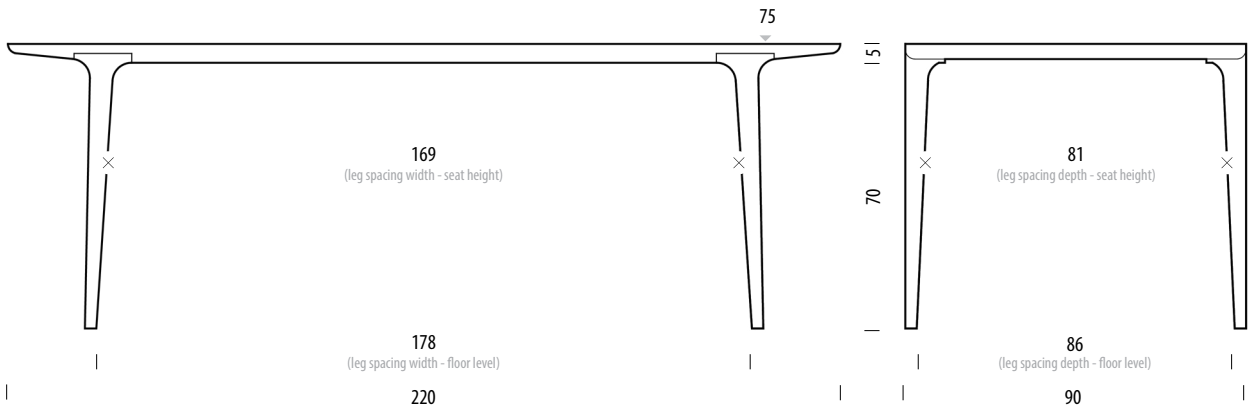

Fawn Table 220

Body Solid wood

Version: 18-5-2023

Basic info

Design	Salih Teskeredžić	
Product size	W: 220, D: 90, H: 75	
Packaging	W: 232,5, D: 96, H: 15	
Volume	0,34 m ³	
Net weight	45,9 kg	51 kg
Gross weight	51,7 kg (walnut)	57,5 kg (oak)

Item no. 090 / 2E0 / 59B

Assembly 15 min / 2 persons

Leg spacing	Width	Depth	Height
Floor level	178	86	
Seat height	169	81	

Plate	Thickness
	5

Selected options

Body

Oiled
1015
White oil

Oiled
1505
Natural oil

Fawn Table

Seating overview - Fawn Chair | W: 48, D: 48, H: 79

0cm 100 140 160 180 200 220 240

Scale: 1:40

Version: 18-5-2023

Fawn Table 160 x 90 Size (cm)
Item no: 08D W: 160 D: 90 H: 75

deepest chair fit 4 chairs ↔ max. seating places 6 chairs