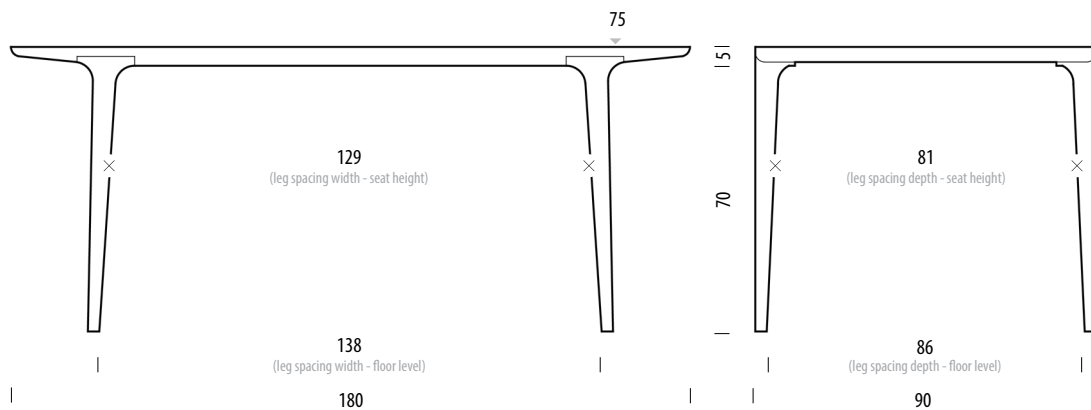

Item no. 08D / 2DD / 599

Leg spacing	Width	Depth	Height
Floor level	118	86	
Seat height	109	81	

Assembly 15 min / 2 persons

Plate	Thickness
	5

Selected options

Body

Oiled
1015
White oil

Oiled
1505
Natural oil

Fawn Table 180

Body Solid wood

Version: 18-5-2023

Basic info

Design	Salih Teskeredžić	
Product size	W: 180, D: 90, H: 75	
Packaging	W: 192,5, D: 96, H: 15	
Volume	0,28 m ³	
Net weight	37,9 kg	42,2 kg
Gross weight	42,3 kg (walnut)	47 kg (oak)

Item no. 08E / 2DE / 59A

Assembly 15 min / 2 persons

Leg spacing	Width	Depth	Height
Floor level	138	86	
Seat height	129	81	

Plate	Thickness
	5

Selected options

Body

Oiled
1015
White oil

Oiled
1505
Natural oil

Fawn Table 200

Body Solid wood

Version: 18-5-2023

Basic info

Design	Salih Teskeredžić	
Product size	W: 200, D: 90, H: 75	
Packaging	W: 212,5, D: 96, H: 15	
Volume	0,31 m ³	
Net weight	41,9 kg	46,6 kg
Gross weight	46,8 kg (walnut)	52 kg (oak)